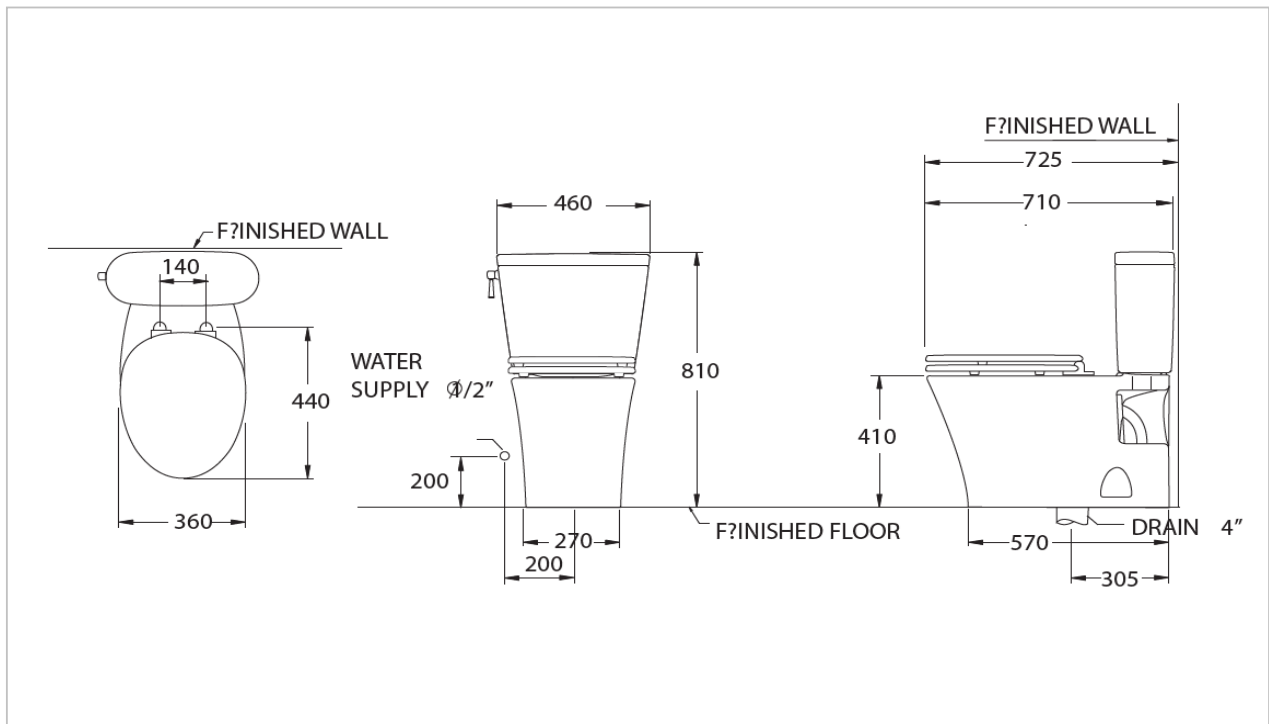

#### Product Features

Flush System : G-Max Siphon-Jet(6L)  
Bowl Shape : Elongated  
Rough-in : 305 mm

#### G-MAX Flushing System

3 Points Special Larger than normal toilets.

1. Wider 3" Flush Valve for a quick and powerful flush (normal wider 2")
2. Extra large shaped siphon-jet for maximum power
3. Large 2 1/8" Computer Designed Trapway reduces clogging (normal large 1 3/4")