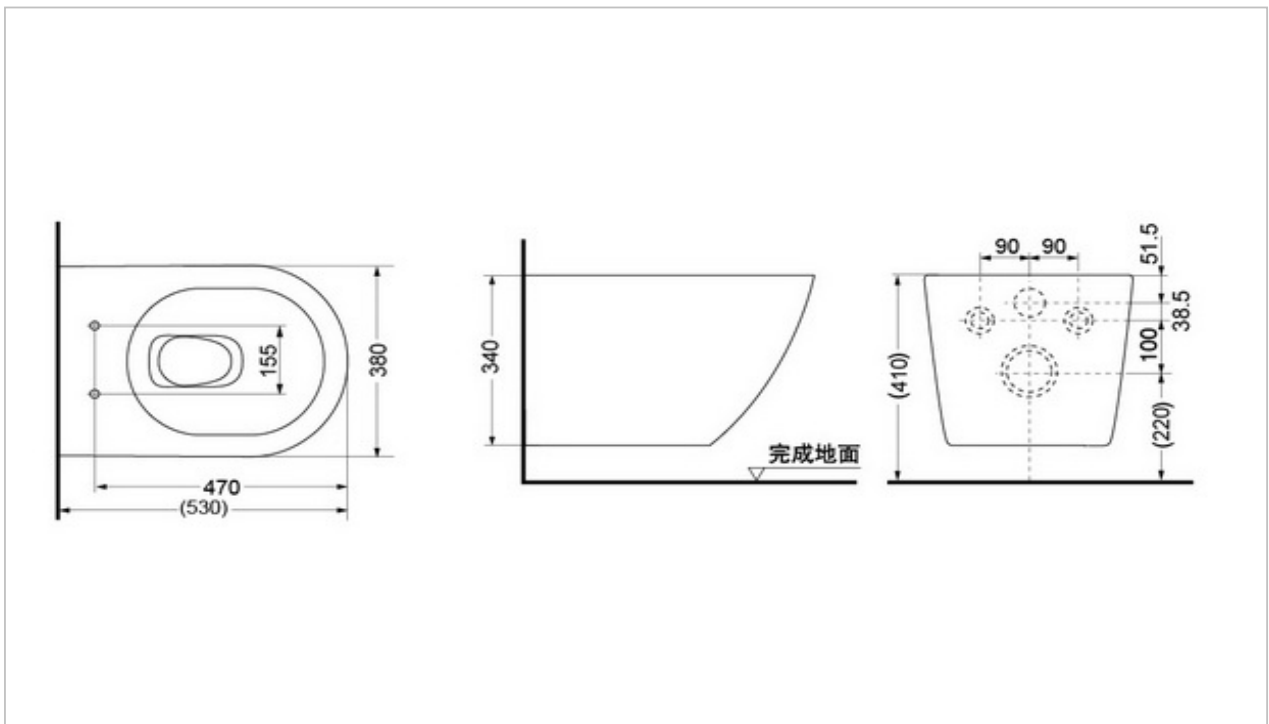

**TOTO**

**TOILETS**

**CW762FVB**

*Wall Hung Toilet*

Product Features

Suggestion Fittings & Parts

Remark : We reserve the right to change some parts for suitability.

TOTO (THAILAND) CO.,LTD