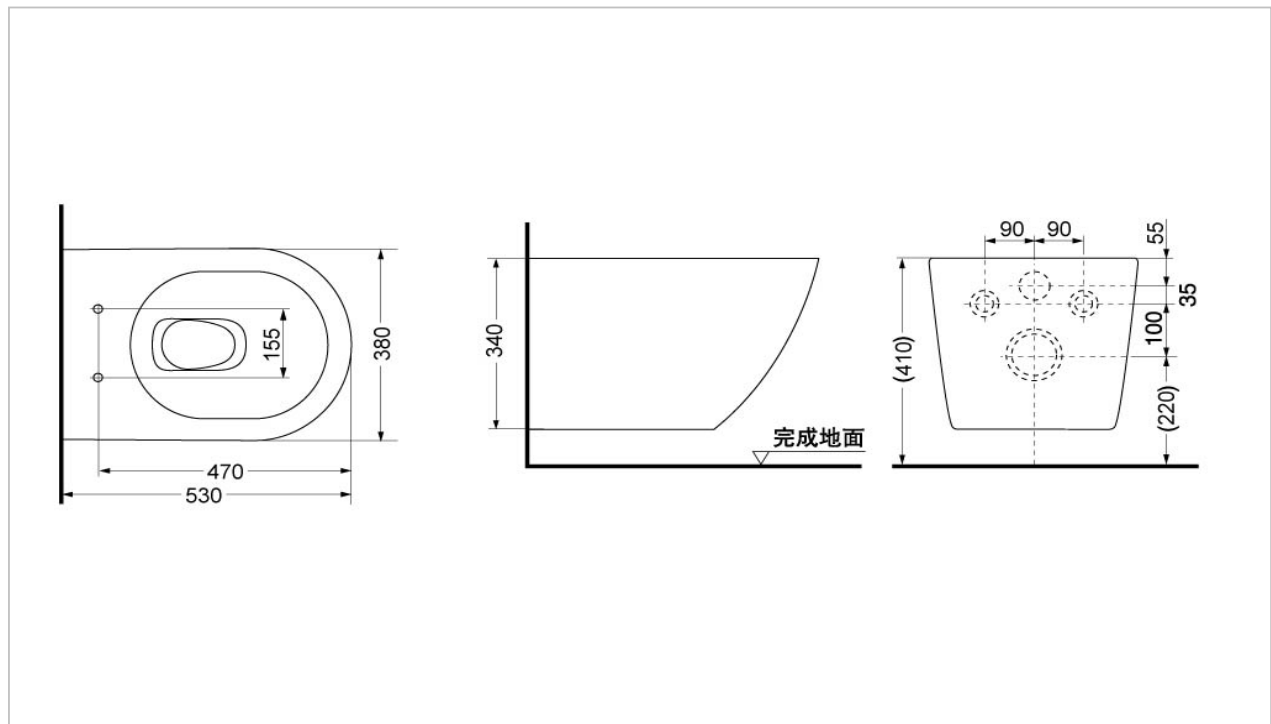

TOTO

TOILETS

CW762B

"Basic+" Wall Hung Toilet

Product Features

Suggestion Fittings & Parts

Inlet high from floor 720 mm.
Inlet position is at the left side and far from the center of flush valve 80 mm.
60 mm. Inlet connect to the tank, linking to Stop Valve