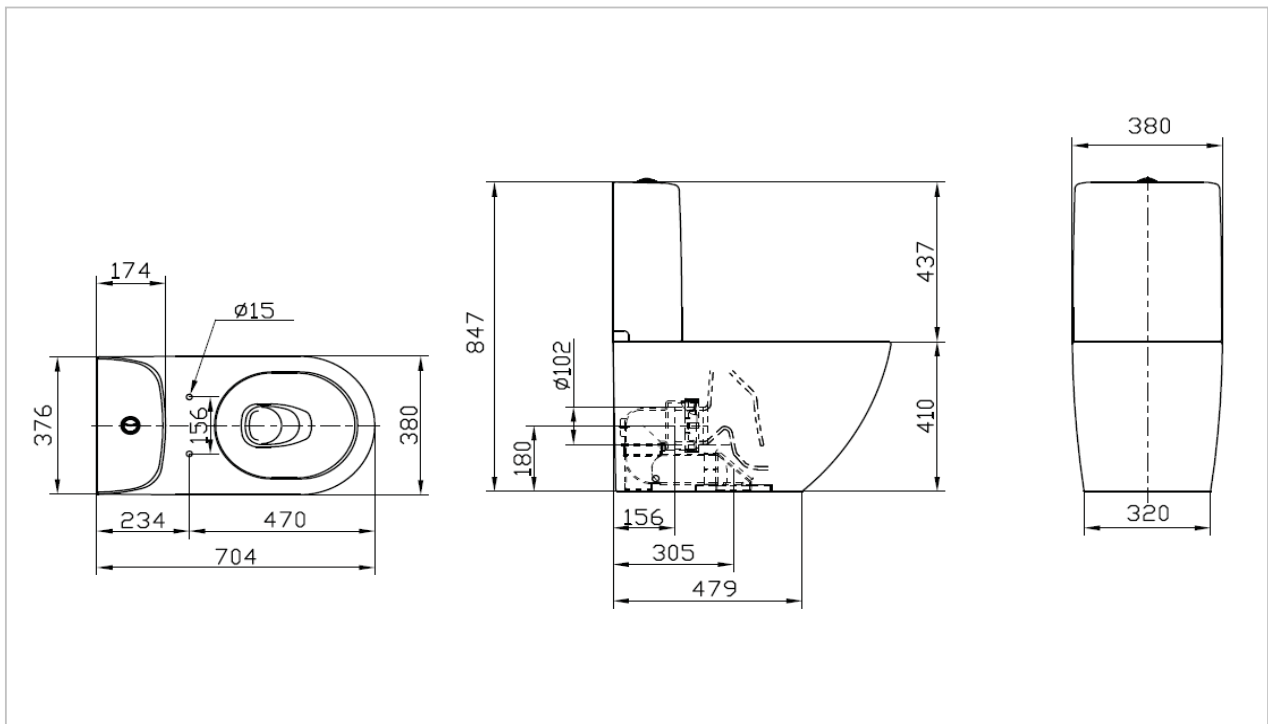

TOTO

TOILETS

CW761B/SWN762B
CW761PB/SWN762B

"Basic+" Close Couple Toilet

Product Features

size : 704 x 380 x 847 mm.

Suggestion Fittings & Parts

Inlet high from floor 720 mm.
Inlet position is at the left side and far from the center of flush valve 80 mm.
60 mm. Inlet connect to the tank, linking to Stop Valve