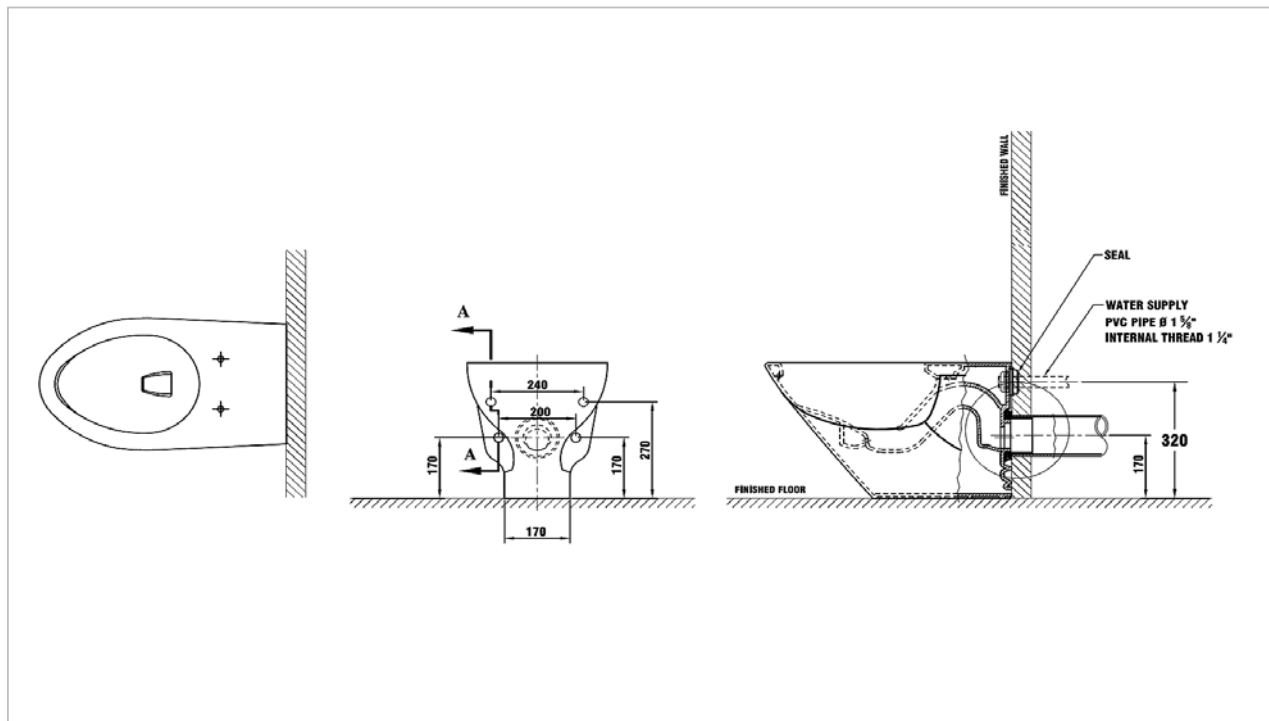

TOTO

TOILET

CW743PRU

Wall Faced Toilet

Product Features

Suggestion Fittings & Parts

Remark : We reserve the right to change some parts for suitability.

TOTO (THAILAND) CO.,LTD