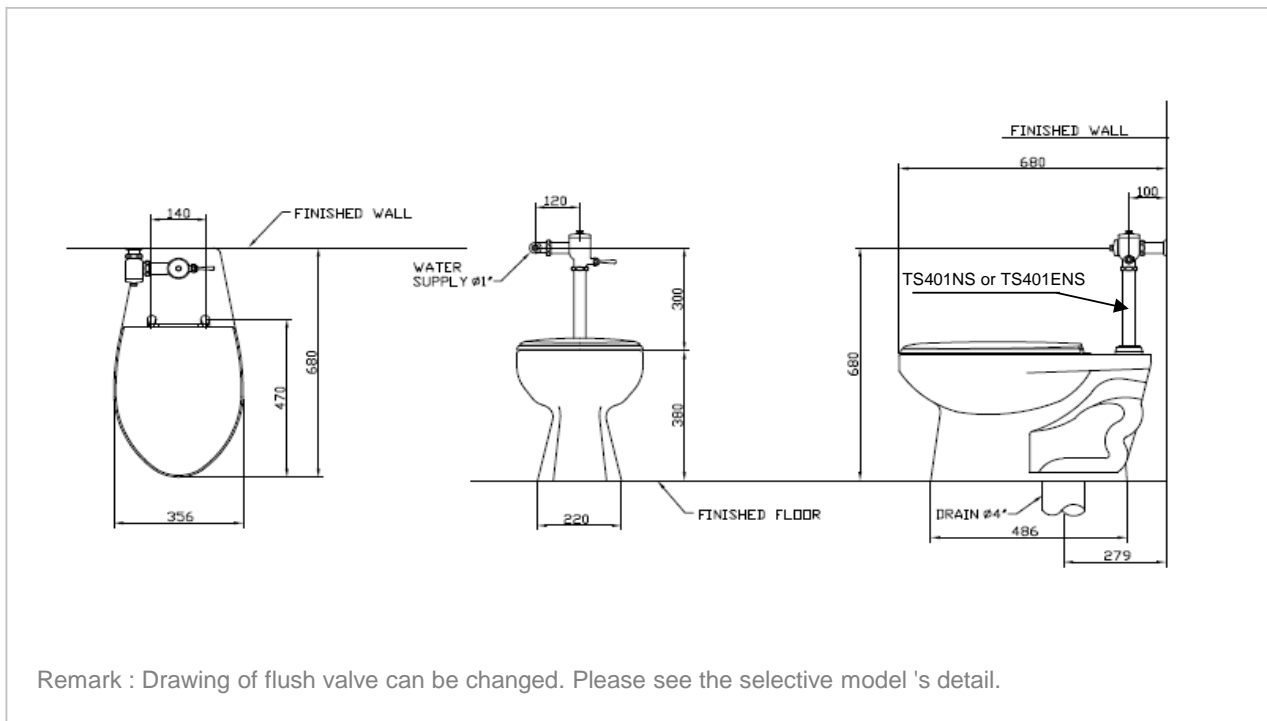

Remark : We reserve the right to change some parts for suitability.

TOTO (THAILAND) CO.,LTD

Bangkok Office : 598 Q House Ploenjit Building., G floor., Ploenchit Rd., Lumpini, Pathumwan, Bangkok. 10330 Thailand
Tel : +(66)2-650-9925(AUTO) Fax : +(66)2-650-9923-4
www.toto.co.th