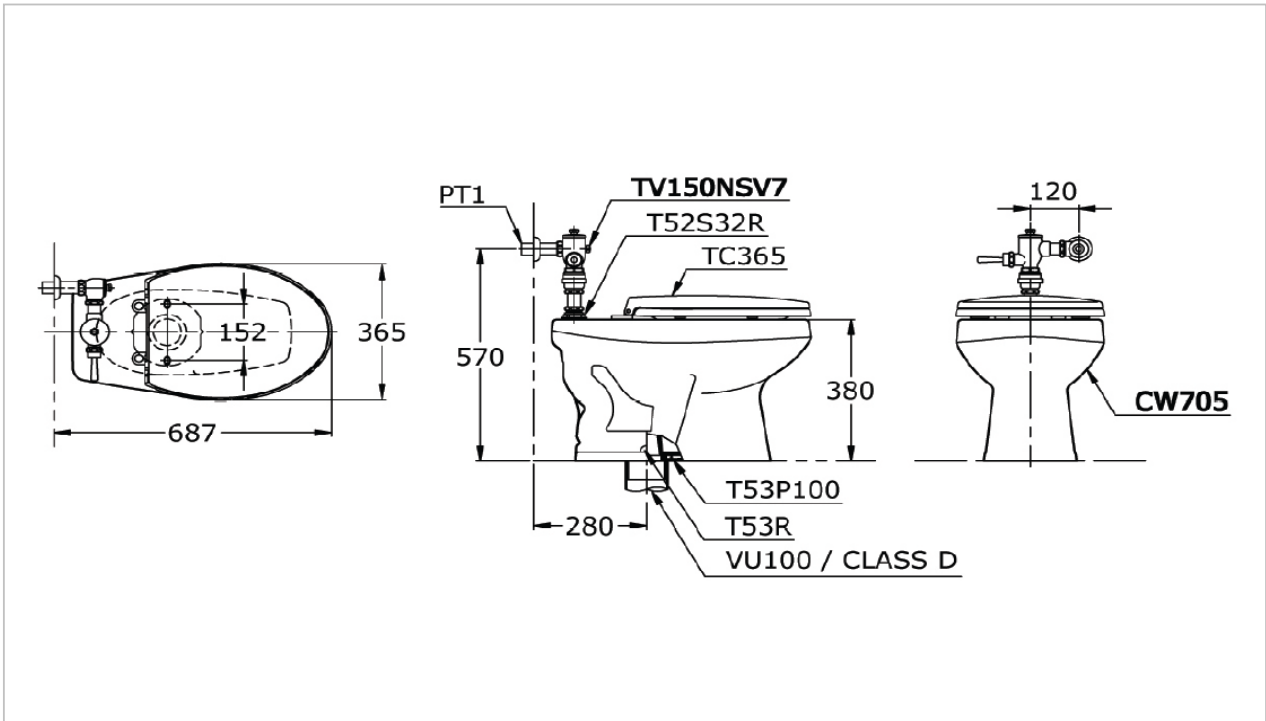

TOTO

TOILET

CW705

Single Bowl Toilet

Product Features

Single Bowl Toilet
Flush System : Siphon-Jet(6L)
Bowl Shape : Elongated
Rough-in : 280 mm
Flush Valve : TS404NS

Suggestion Fittings & Parts

Remark : We reserve the right to change some parts for suitability.