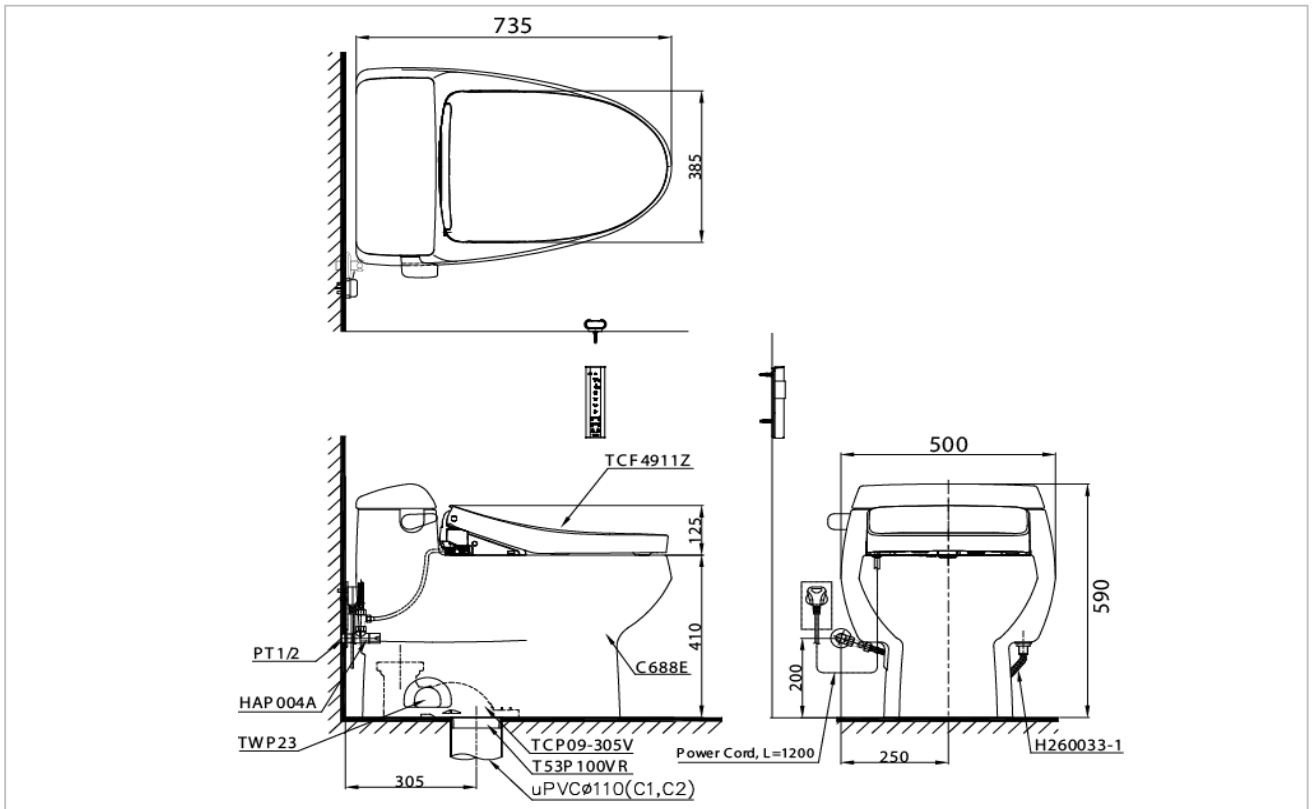

### Product Features

One Piece Toilet with WASHLET™  
 Flush system : TORNADO Siphon-Jet (6L)  
 Bowl Shape : Elongated  
 Rough-in : 305 mm  
 Seat & Cover : TCF4911Z  
 Size : 500W × 760D × 590H mm.  
 with CEFIONTECT