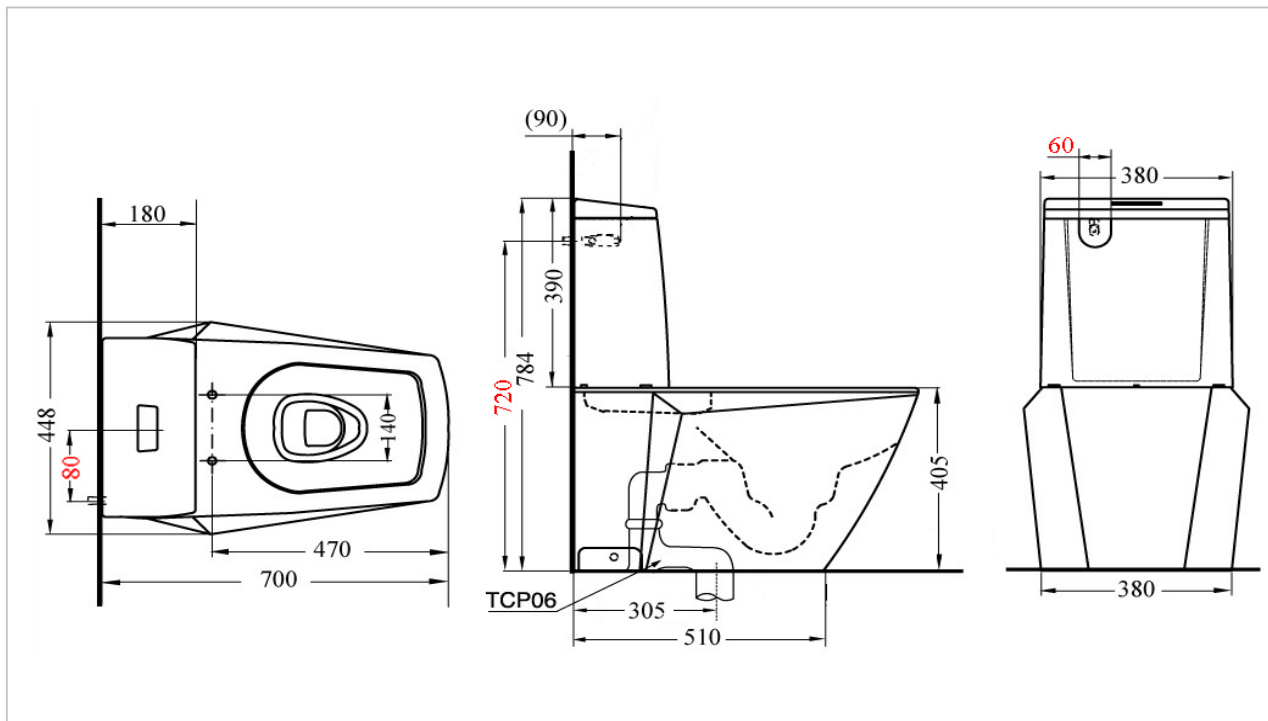

TOTO

TOILETS

CW680B_SWN680B

Close Couple Toilet

Product Features

size : 700 x 448 x 784 mm.

Suggestion Fittings & Parts

Inlet high from floor 720 mm.

Inlet position is at the left side and far from the center of flush valve 80 mm.

60 mm. Inlet connect to the tank, linking to Stop Valve

Remark : We reserve the right to change some parts for suitability.