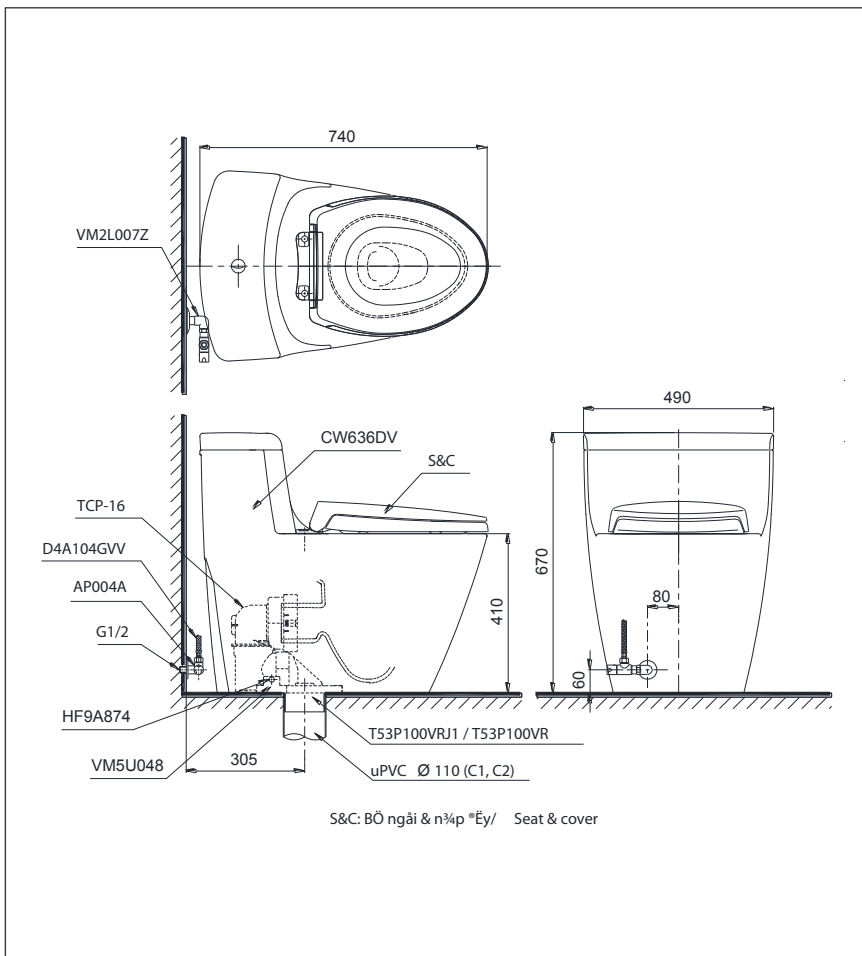

One Piece Toilet

Features

- Unique sculpted design
- Soft-closing seat&cover
- Large water surface
- CEFIONTECT technology:super smooth ion barrier glazing for a clean toilet bowl
- TORNADO technology:Multi-sequential rim-jet, extremely powerful performance.
- WATER SAVING performance

Specifications

Flush System : TORNADO Siphon-Jet
 Bowl Shape : Elongated
 Water Use : 4.5/3 L
 Rough-in : 305 mm
 Seat&Cover : TC389CVK
 Size : 490 x 740 x 670 mm
 with CEFIONTECT

Parts description

- CW636DV
Toilet bowl
- TC389CVK
Soft-closing Seat & Cover