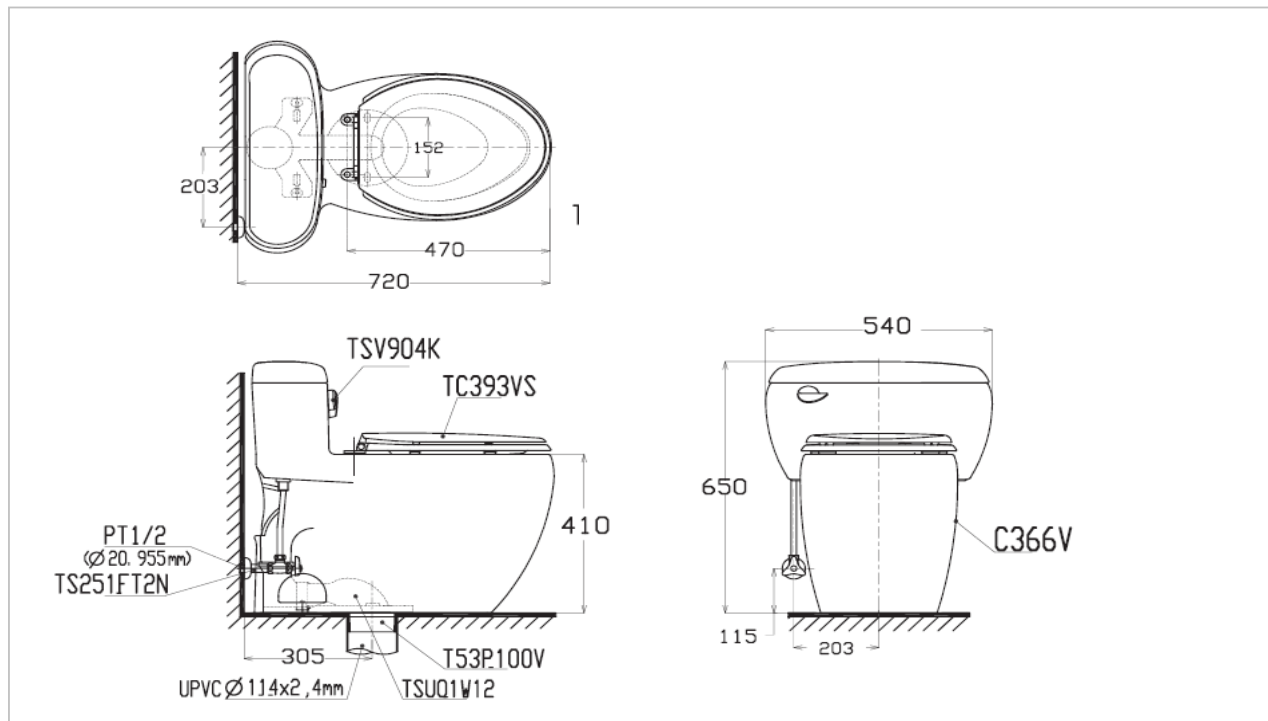

#### Product Features

Flush System : Tornado 6L  
Bowl Shape : Elongated  
Rough-in : 305 mm  
Soft-Closing seat&cover