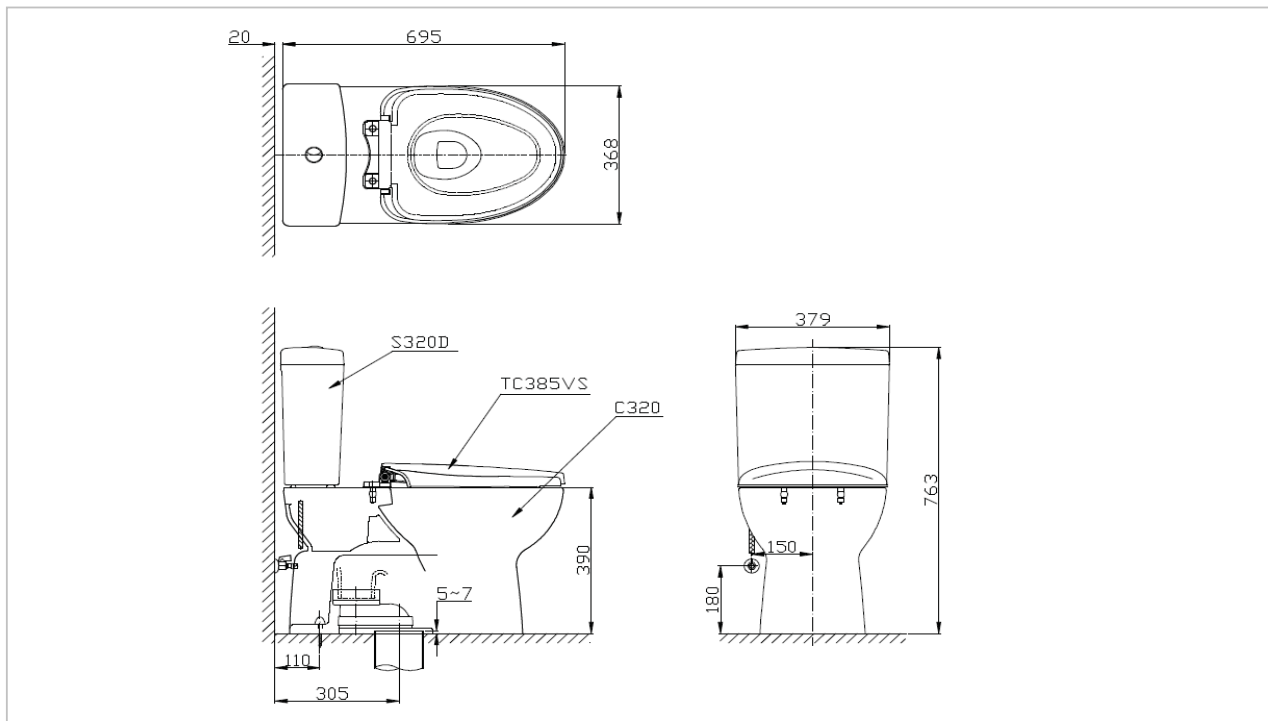

TOTO

TOILET

CW300

Two Piece Toilet

Product Features

Flush System : Siphon
Water Use : 4.8L / 3L
Rough-in : 305 mm
Size : 379 x 695 x 763
Water Pressure : 0.05Mpa ~ 0.75MPa

Suggestion Fittings & Parts

Remark : We reserve the right to change some parts for suitability.