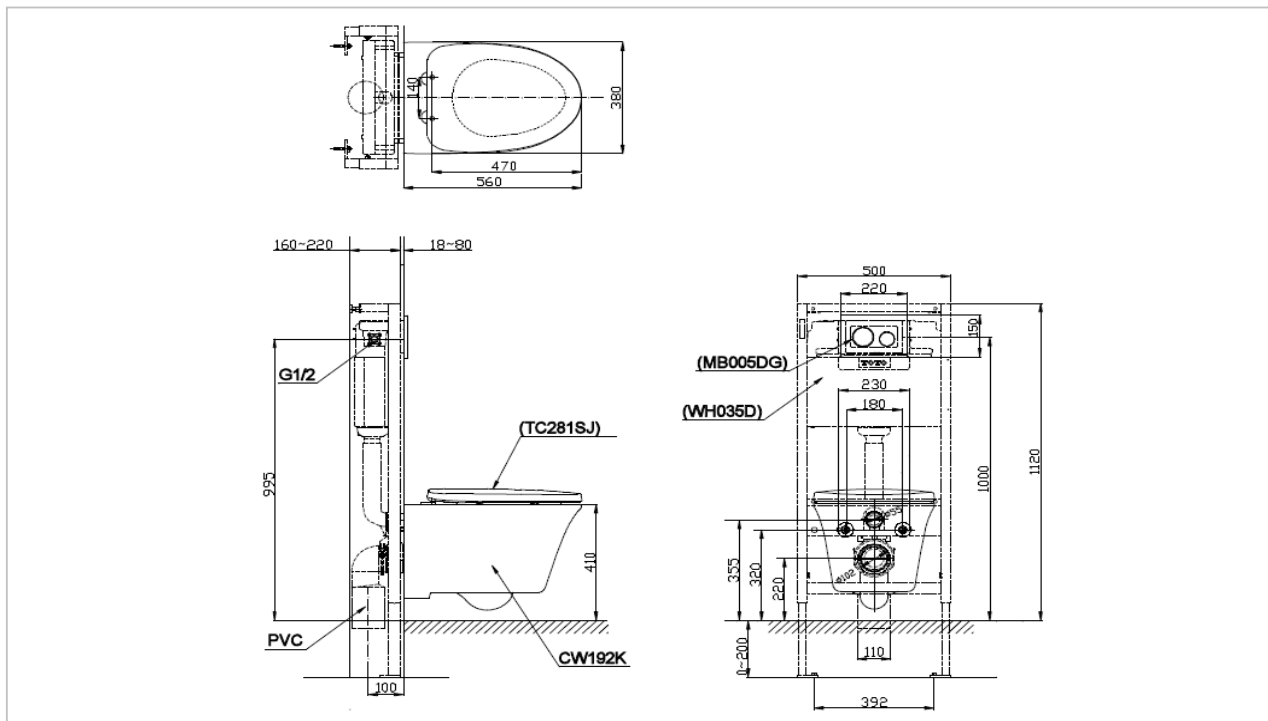

TOTO

TOILET

CW192K

"Willow" Wall Hung Toilet

Product Features

Flush System : Wash Down, Dual Flush
Water uSage : 4.5/3 L
Rough-in : H=220 mm
Size : 380w x 560P x 359H mm.

Suggestion Fittings & Parts

Remark : We reserve the right to change some parts for suitability.