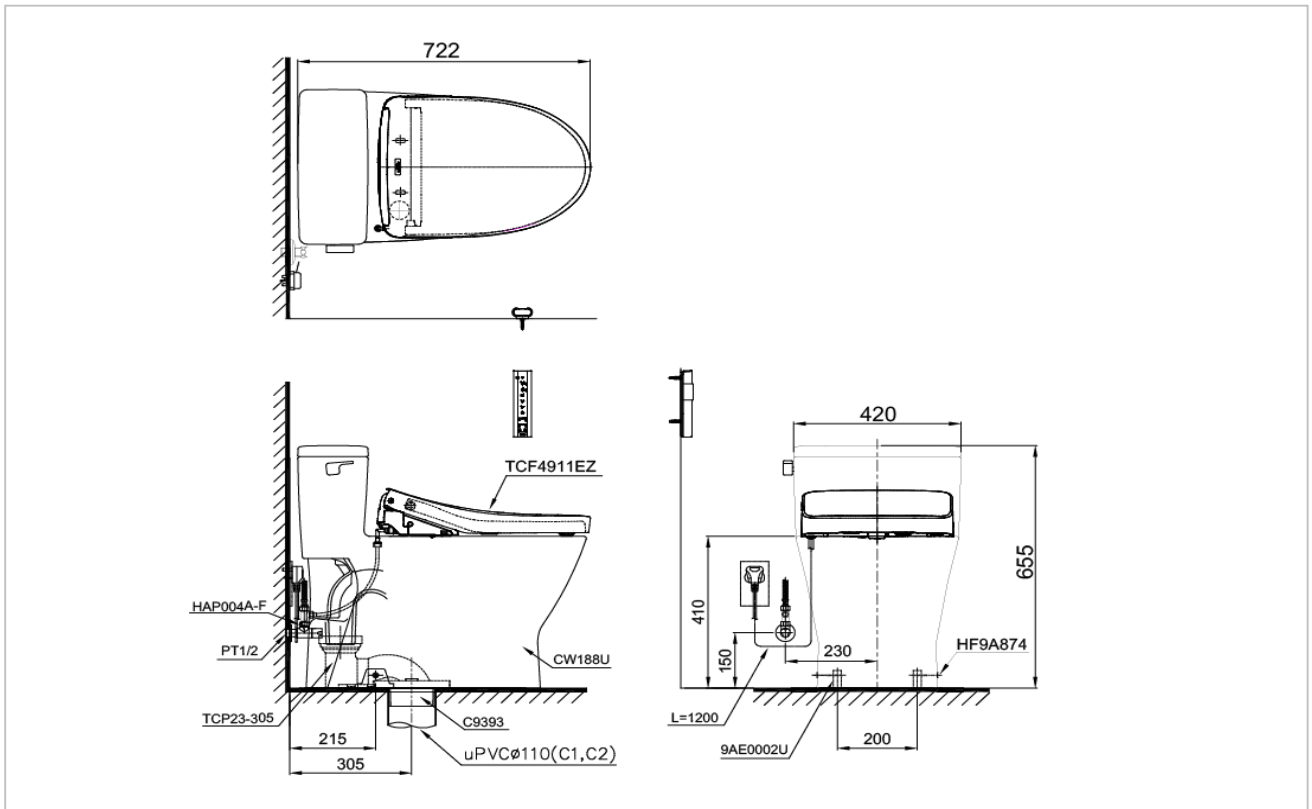

WASHLET™ +

Product Features

One Piece Toilet with WASHLET™ and Auto Flush system

Flush system : TORNADO (3.8L)

Bowl Shape : Elongated

Seat & Cover : TCF4911EZ

Size : 420W x 722D x 655H mm with CEFIONTECT

*Included Stop Valve, Flexible Hose and Floor Flange