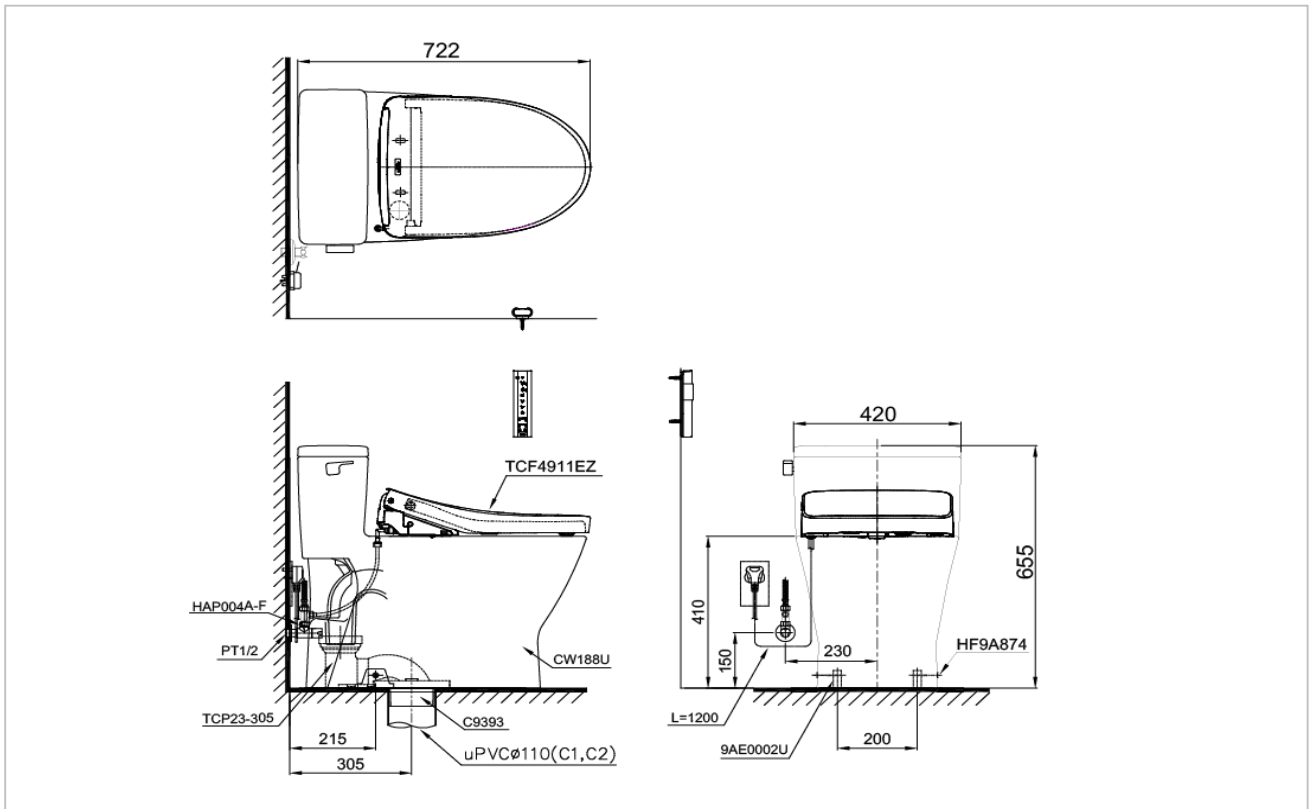

### Product Features

One Piece Toilet with WASHLET™  
 Flush system : TORNADO (3.8L)  
 Bowl Shape : Elongated  
 Seat & Cover : TCF4911EZ  
 Size : 420W x 722D x 655H mm  
 with CEFIONTECT

\*Included Stop Valve, Flexible Hose and Floor Flange