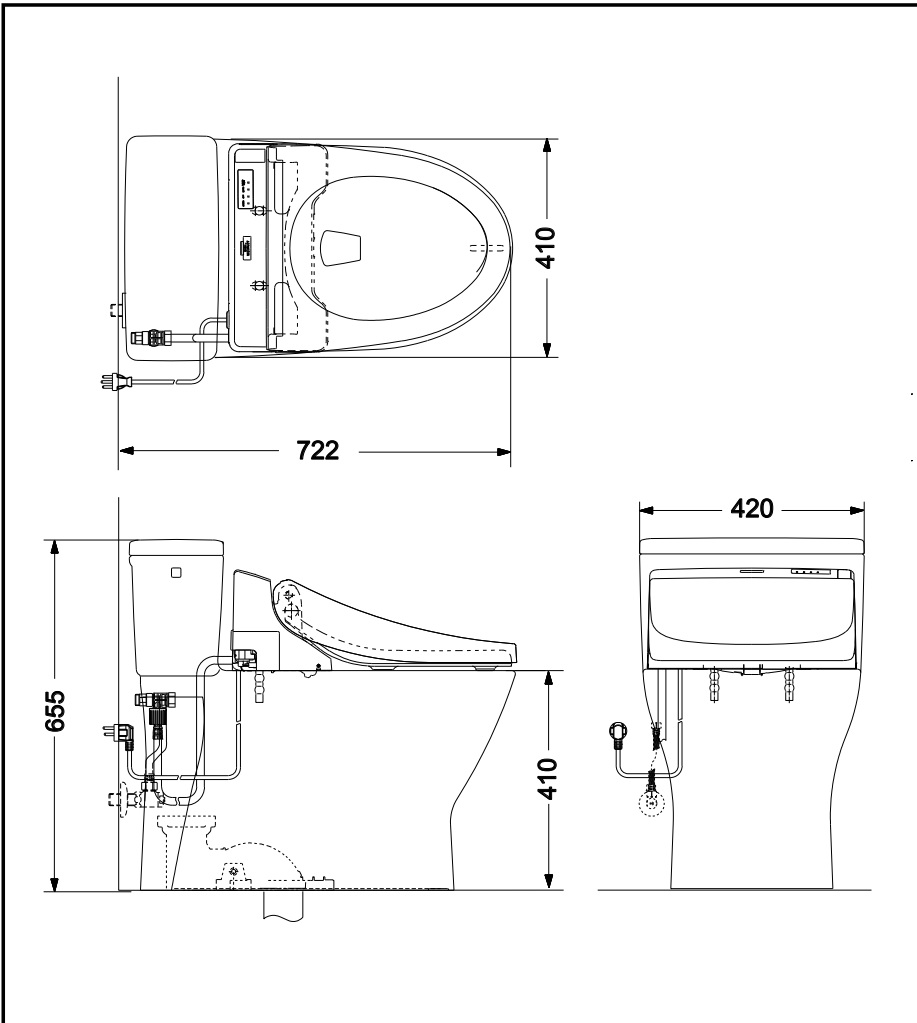

Colors

White

Please consult a TOTO representative for details

TOTO (THAILAND) CO.,LTD

Bangkok Office : G Tower Grand Rama 9,12th Floor, South Wing, 9 Rama IX Road, Huaykwang Sub-district, Huaykwang District, Bangkok. 10310 Thailand
Tel : +(66)2-117-9520(AUTO) Fax : +(66)2-117-9527
th.toto.com

All rights reserved by TOTO company. Specifications and size are subject to change without notice.