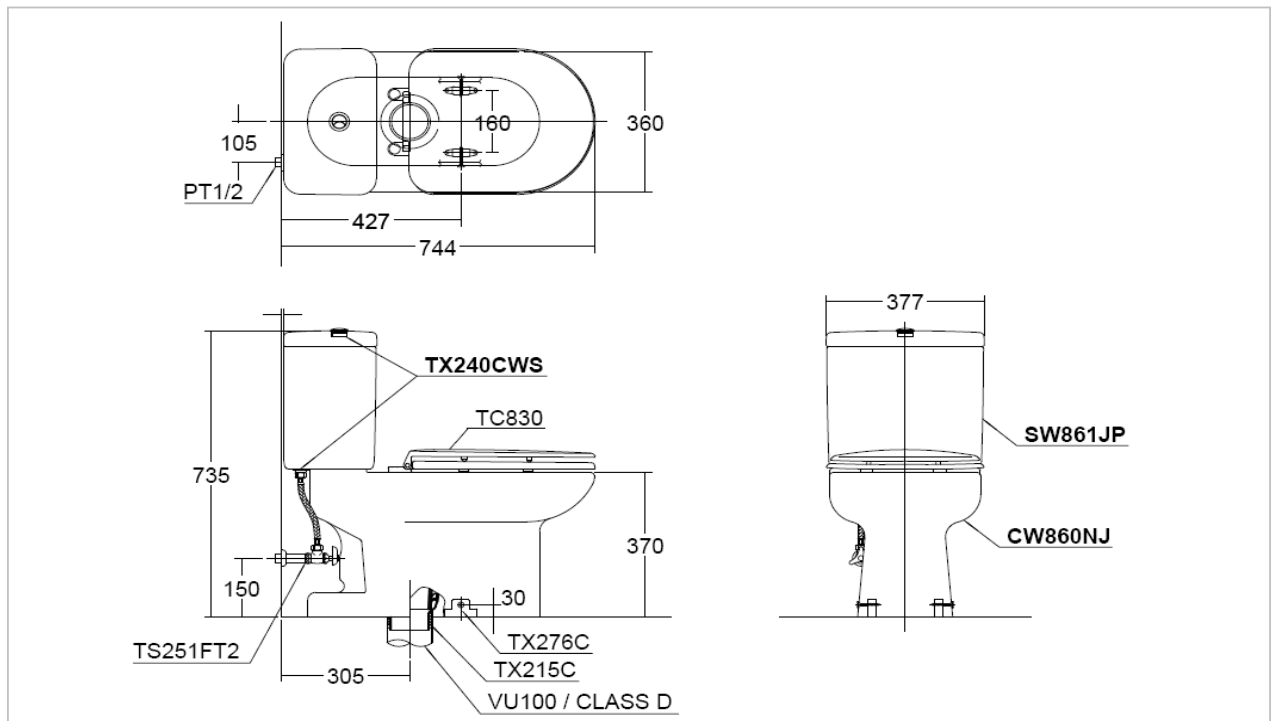

#### Product Features

Dual Flush Two Piece Toilet  
Flush System : Wash Down (6/3 L)  
Bowl Shape : European Std.  
Rough-in : 305 mm