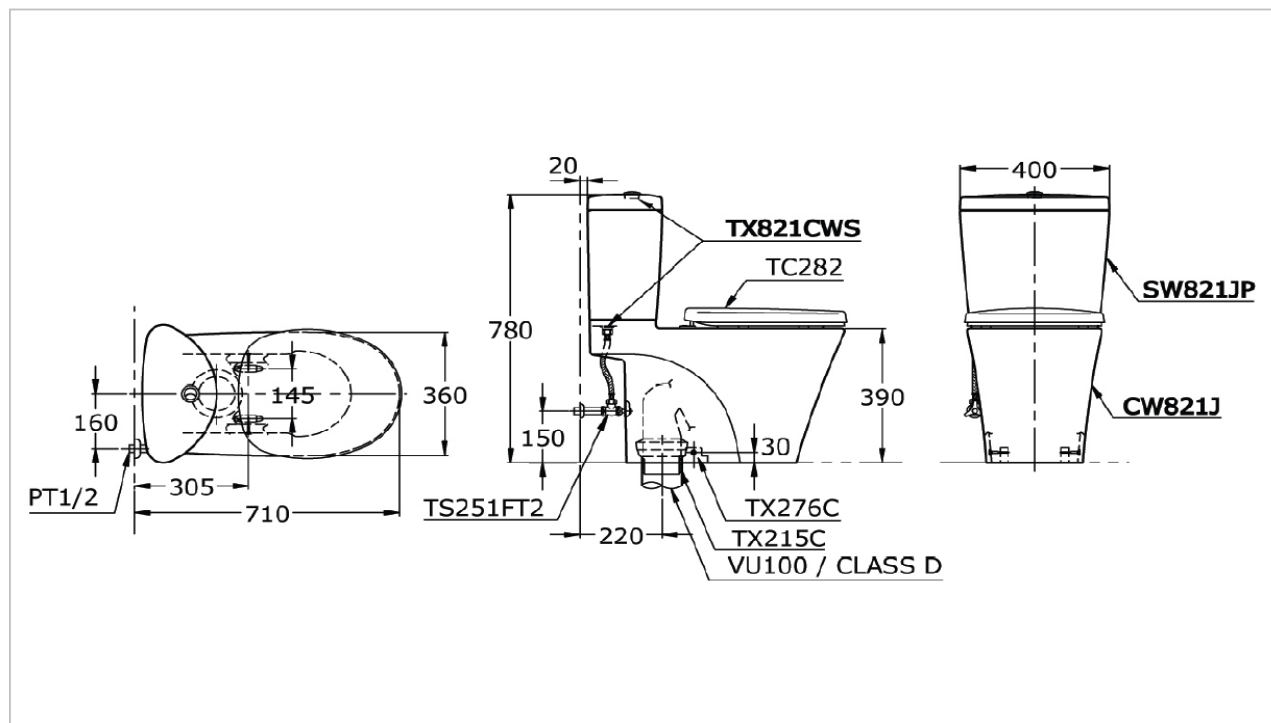

TOTO

TOILET

CSW821

"Avante" Two Piece Toilet

Product Features

Dual Flush Two Piece Toilet
Flush System : TORNADO II (6/3 L)
Bowl Shape : European Std.
Rough-in : 220 mm

Suggestion Fittings & Parts

Remark : We reserve the right to change some parts for suitability.