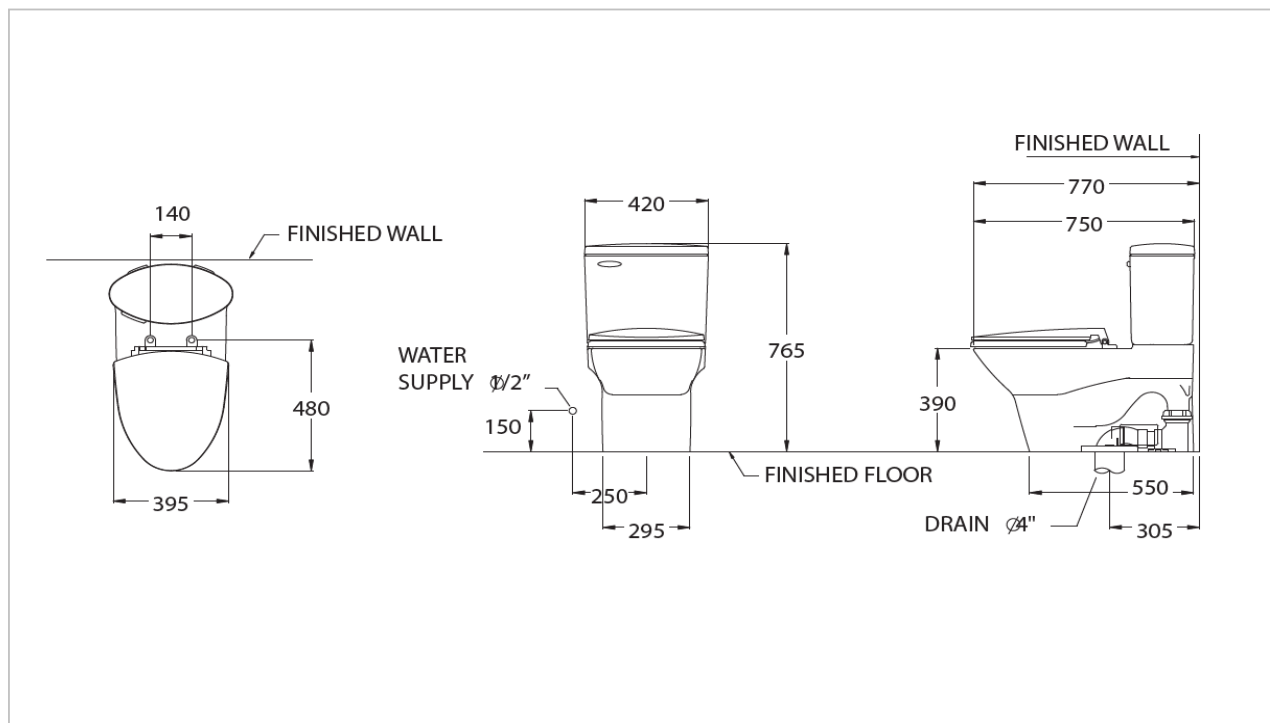

TOTO

TOILET

CSW804U(SA)

"Elite" Two Piece Toilet

Product Features

CSW804U(SA) With Washlet Sa

Flush System : G-Max Siphon-Jet(6L)

Bowl Shape : Elongated

Rough-in : 305 mm

Suggestion Fittings & Parts

Remark : We reserve the right to change some parts for suitability.

TOTO (THAILAND) CO.,LTD

Bangkok Office : 598 Q House Ploenjit Building., G floor., Ploenchit Rd., Lumpini, Pathumwan, Bangkok. 10330 Thailand