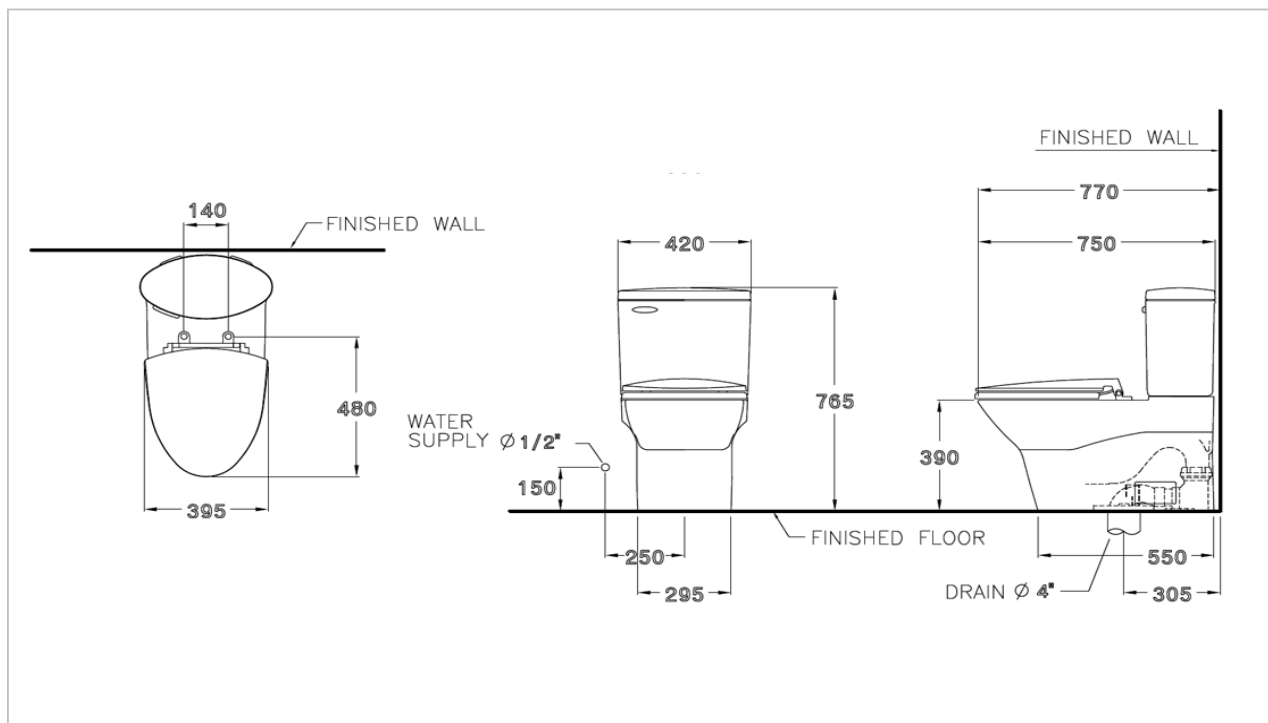

TOTO

TOILET

CSW804(S)

"Elite" Two Piece Toilet

Product Features

Flush System : G-Max Siphon-Jet(6L)
Bowl Shape : Elongated
Rough-in : 305 mm

Suggestion Fittings & Parts

Remark : We reserve the right to change some parts for suitability.