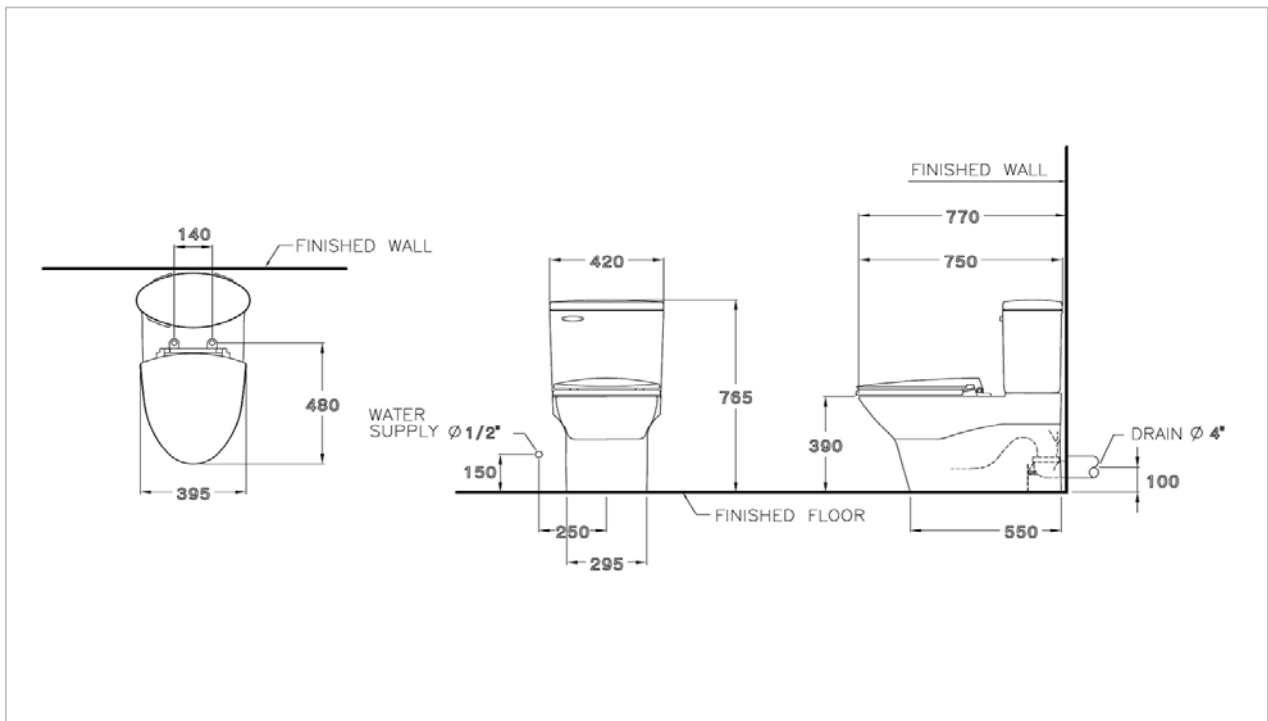

TOTO

TOILET

CSW804(P)

"Elite" Two Piece Toilet

Product Features

Flush System : G-Max Siphon-Jet(6L)
Bowl Shape : Elongated

Suggestion Fittings & Parts

Remark : We reserve the right to change some parts for suitability.