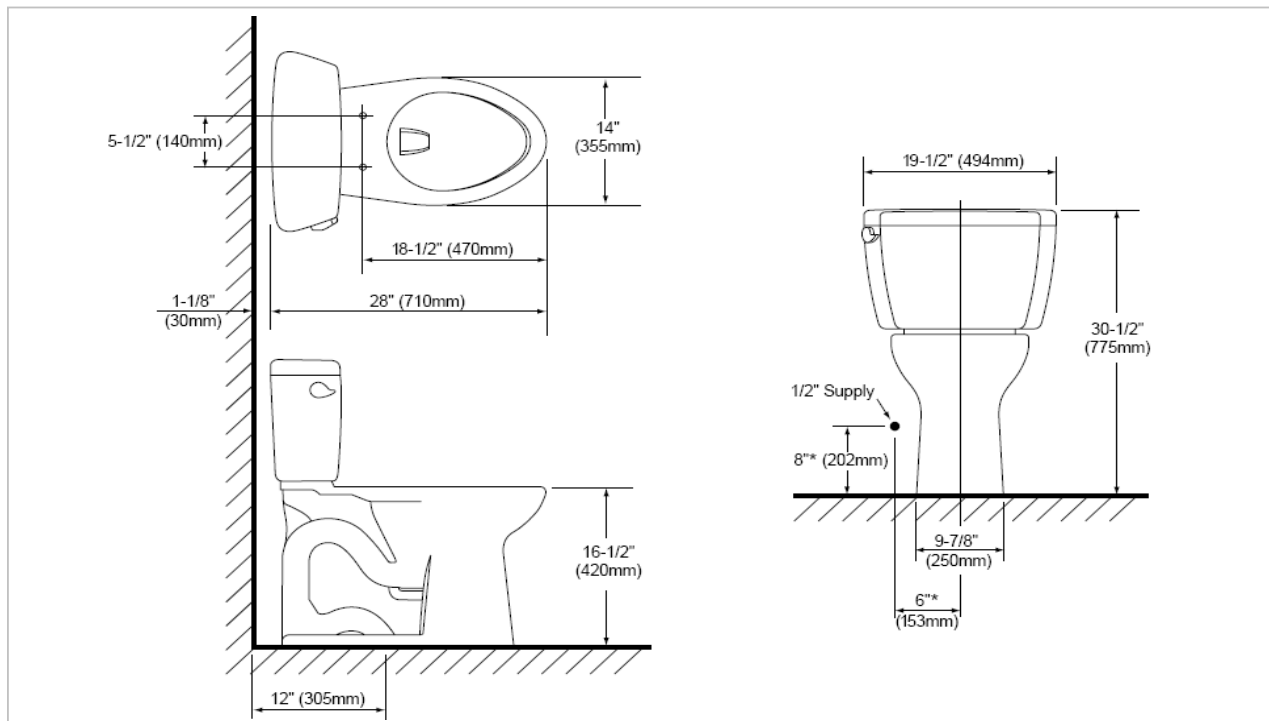

TOTO

TOILET

CSW744SL

"Drake" Two Piece Toilet

Product Features

Single Flush Two Piece Toilet (for the disabled)
Flush System : G-Max Siphon-Jet(6L)
Bowl Shape : Elongated
Rough-in : 305 mm

Suggestion Fittings & Parts