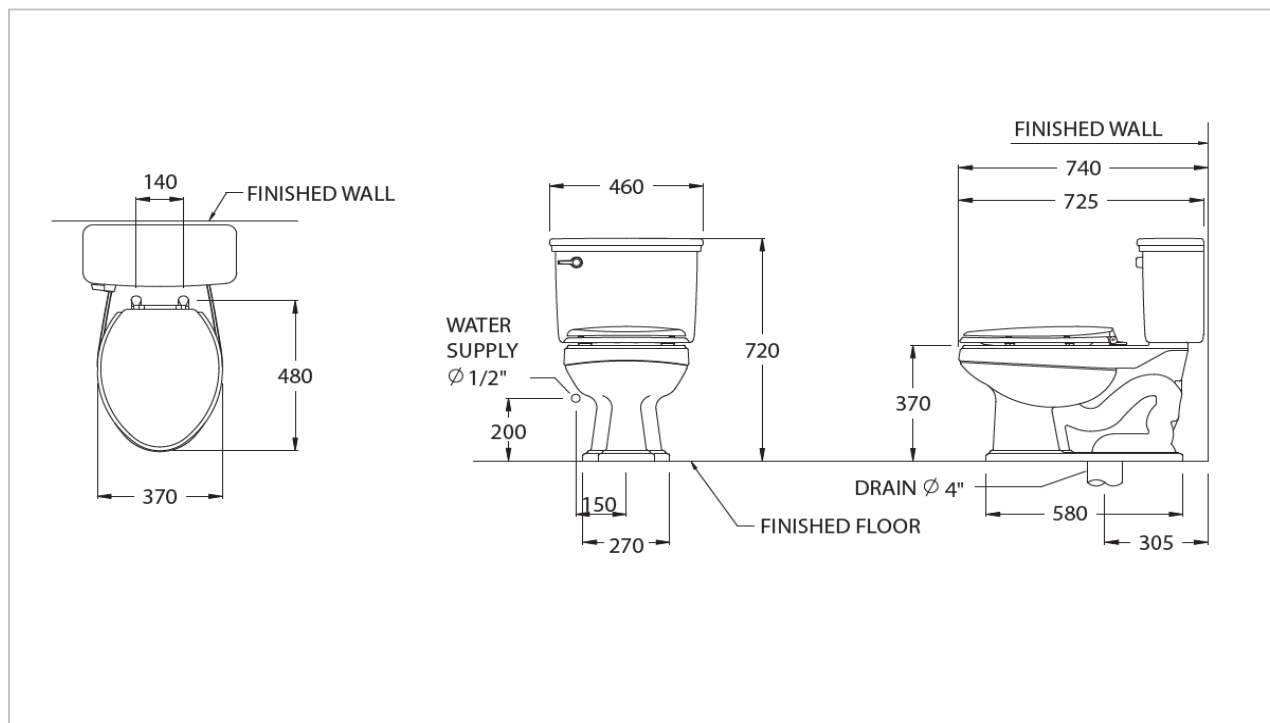

# CSW724U

*"Boston" Two Piece Toilet*

### Product Features

Flush System : Siphonic Wash Down(6L)

Bowl Shape : Elongated

Rough-in : 305 mm

**CSW724U(W)** With Eco Washer