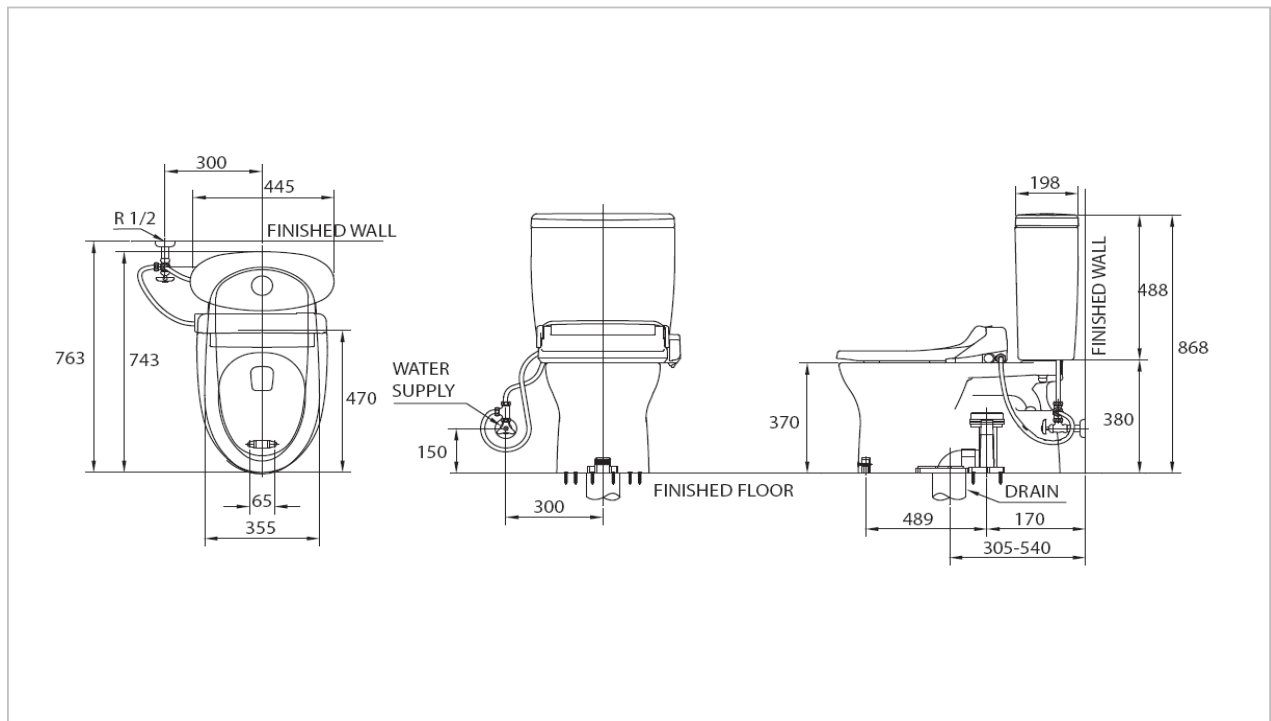

Suggestion Fittings & Parts

Remark : We reserve the right to change some parts for suitability.

TOTO (THAILAND) CO.,LTD

Bangkok Office : 598 Q House Ploenjit Building., G floor., Ploenchit Rd., Lumpini, Pathumwan, Bangkok. 10330 Thailand

Tel : +(66)2-650-9925(AUTO) Fax : +(66)2-650-9923-4

www.toto.co.th