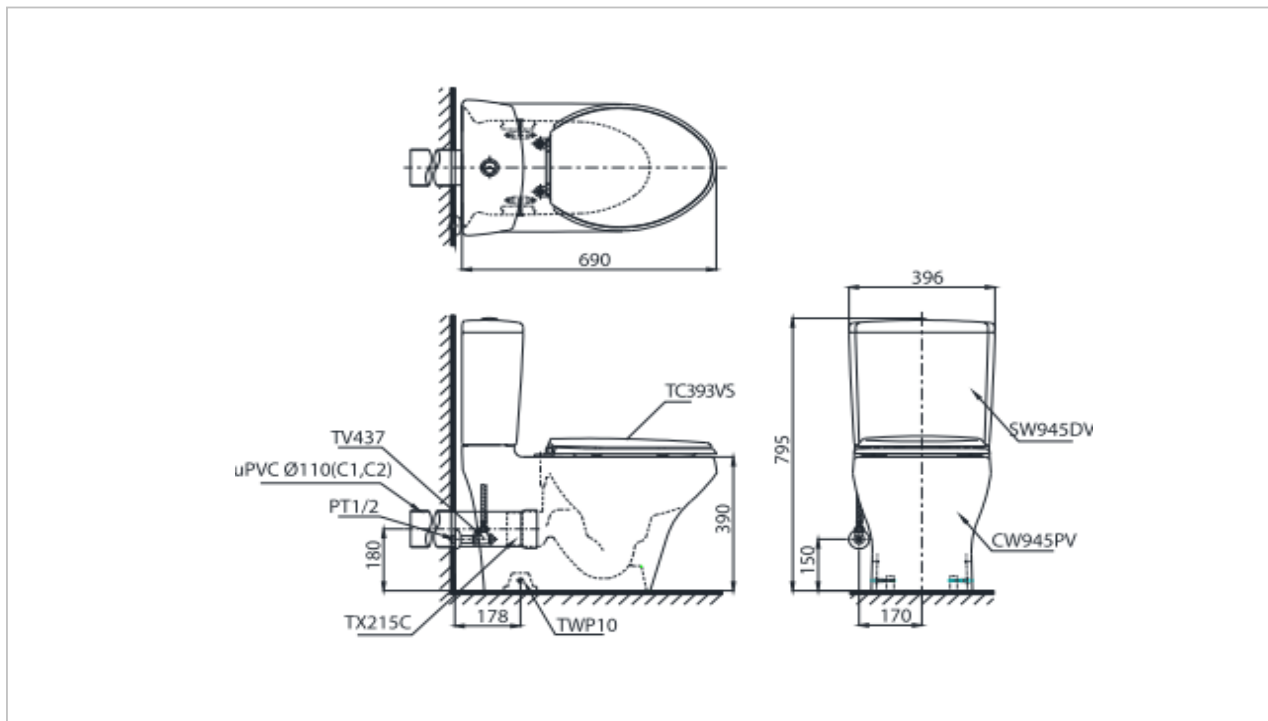

TOTO

TOILET

CST945P

Two Piece Toilet

Product Features

Flush System : Siphon ,Dual Flush
Water Use : 3 / 6 L
Bowl Shape : Elongated
Water Pressure : 0.05 - 0.7 MPa
Rough- In : 180 mm
Size : 690x 396 x 795

Suggestion Fittings & Parts