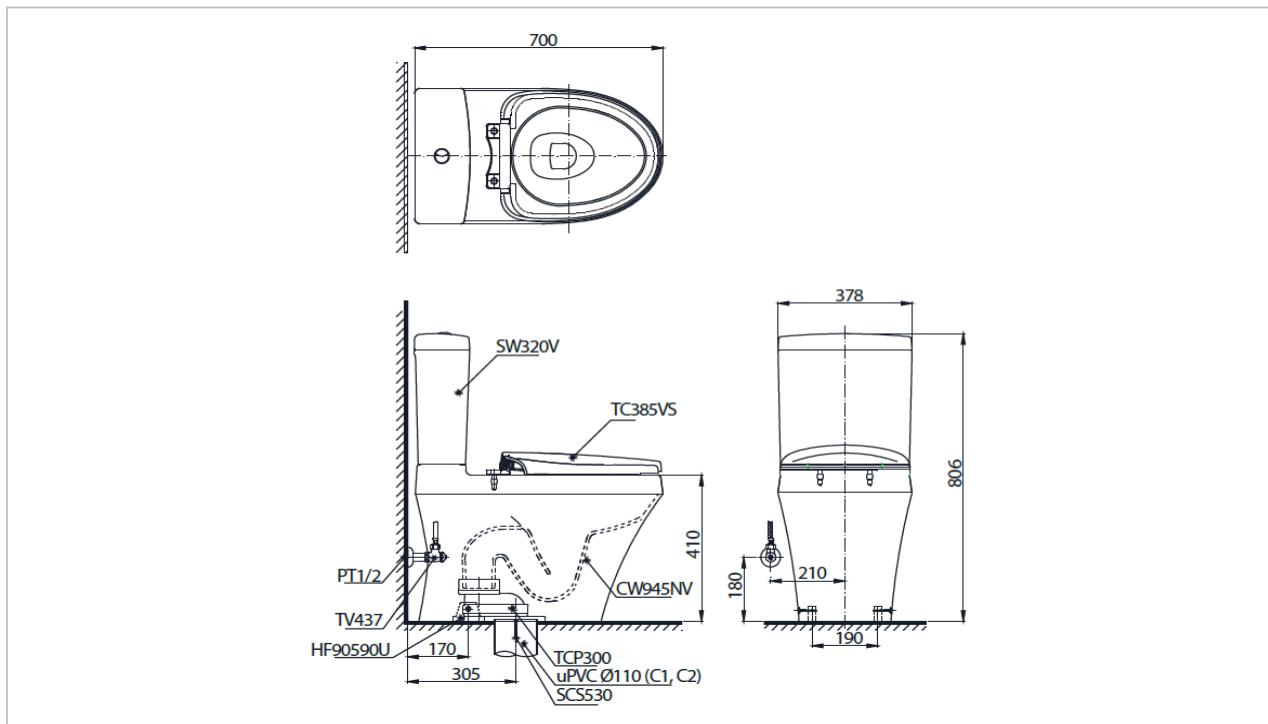

# TOILET

# CST945DRS

Two Piece Toilet

### Product Features

Flush System : Siphon ,Dual Flush  
Water Use : 4.8/3 L  
Bowl Shape : Elongated  
Rough-in : 305 mm