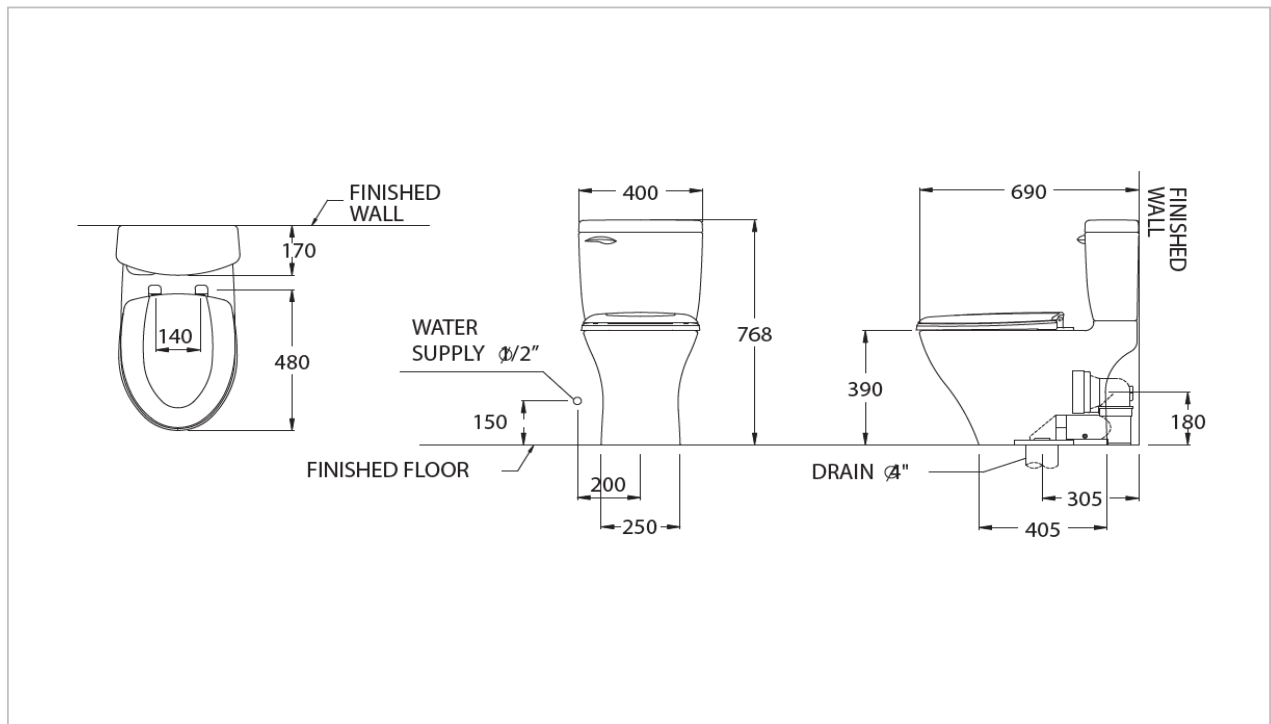

TOTO

TOILET

CST941

"European" Two Piece Toilet

Product Features

Flush System : Wash Down(6L)

Bowl Shape : Elongated

Rough-in : 305 mm