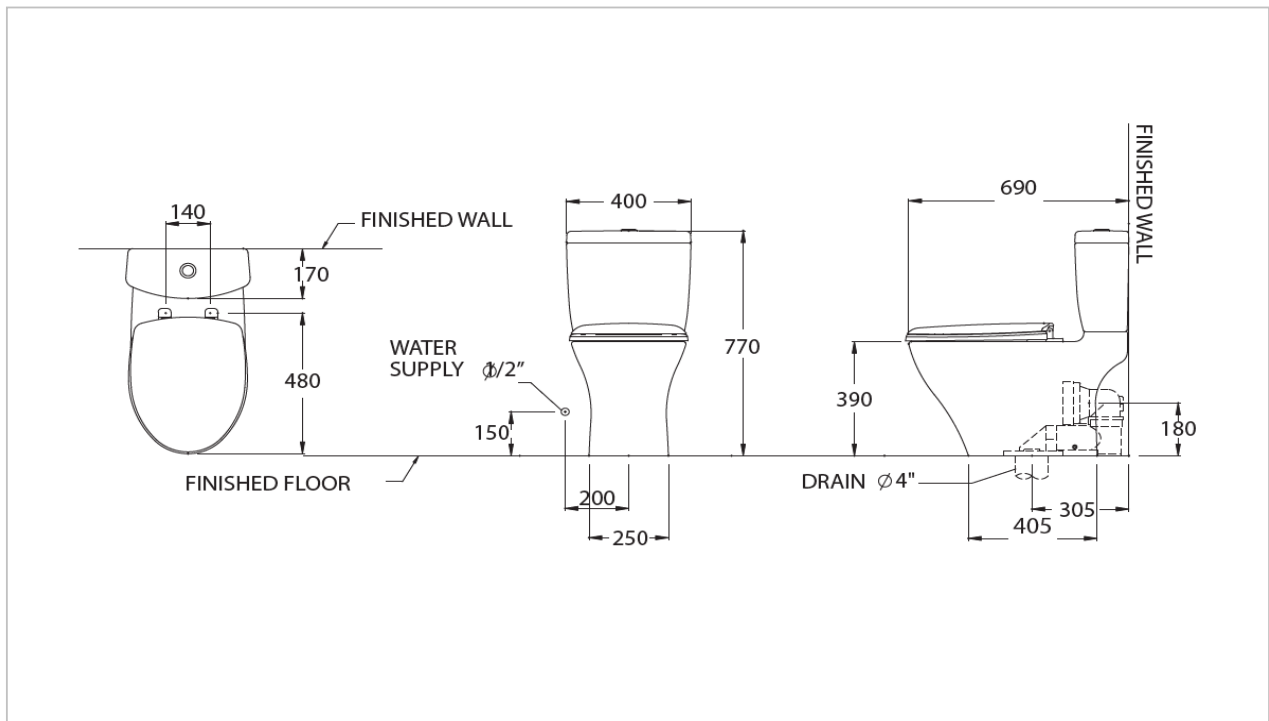

TOTO

TOILET

CST940(SG)

"European" Two Piece Toilet

Product Features

Dual Flush Two Piece Toilet
Flush System : Wash Down(6/3L)
Bowl Shape : Elongated
Rough-in : 305 mm

Suggestion Fittings & Parts

Remark : We reserve the right to change some parts for suitability.