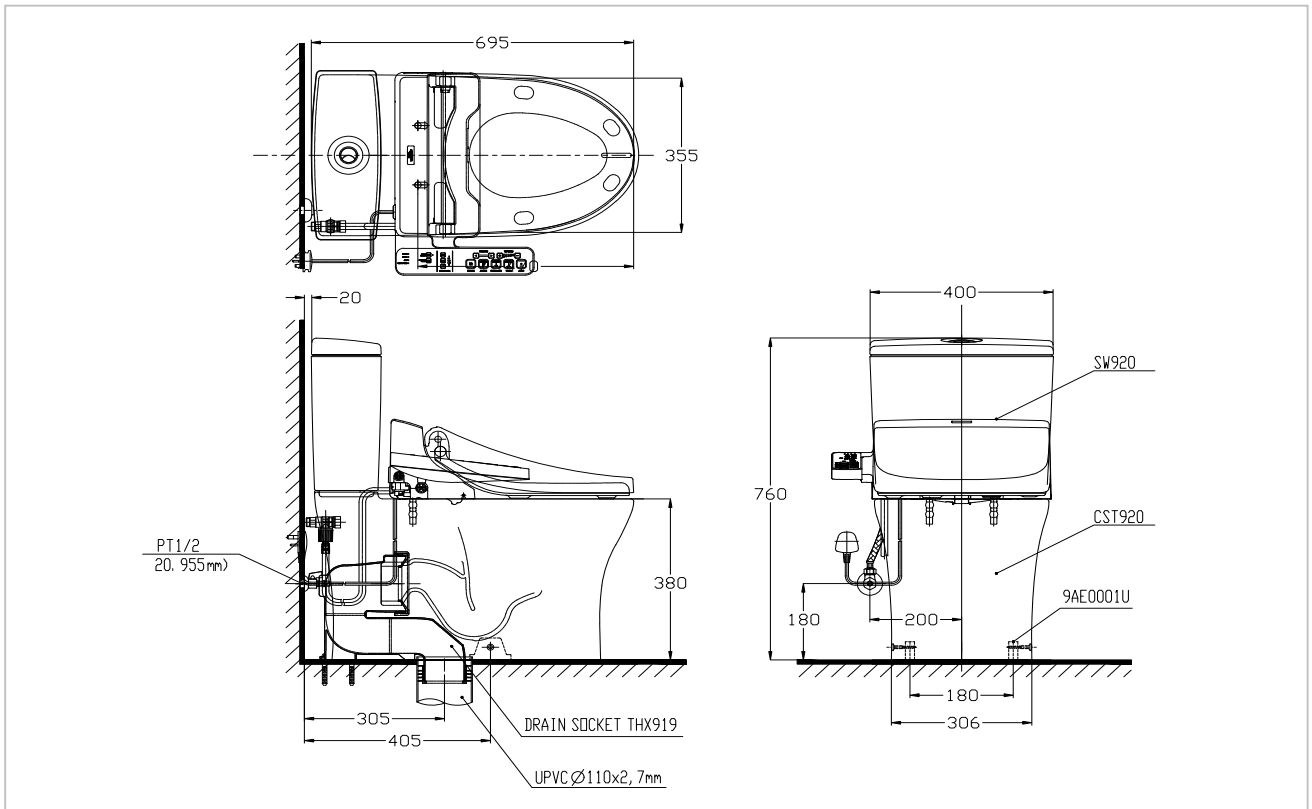

TOTO

TOILET

CST920W4

Washlet

Product Features

Close Coupled Toilet

Flush System : Tornado (4.5/3L)

Bowl Shape : Elongated

Rough-in : 305 mm (S-Trap)

Size : 400W x 695D x 760H mm
with CeFiONtect

Seat & Cover : TCF6631A

TCF6631A

Multi-Function Washlet

Seat & Cover (220V)

Suggestion Fittings & Parts

Remark : We reserve the right to change some parts for suitability.