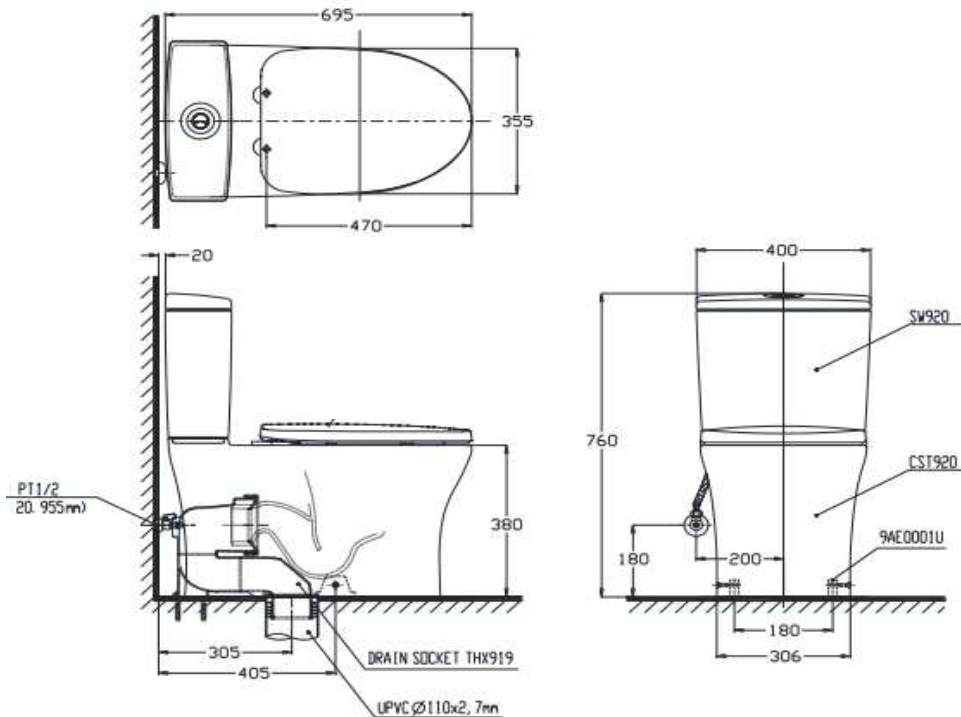

TOTO

TOILET

CST920V1

Close coupled Toilet

Product Features

Close Coupled Toilet
Flush system : Tornado
Water Use : 4.5/3L
Seat&Cover : TC385VS
Color : White

Note : CST920V1 use with TC385VS

Suggestion Fittings & Parts