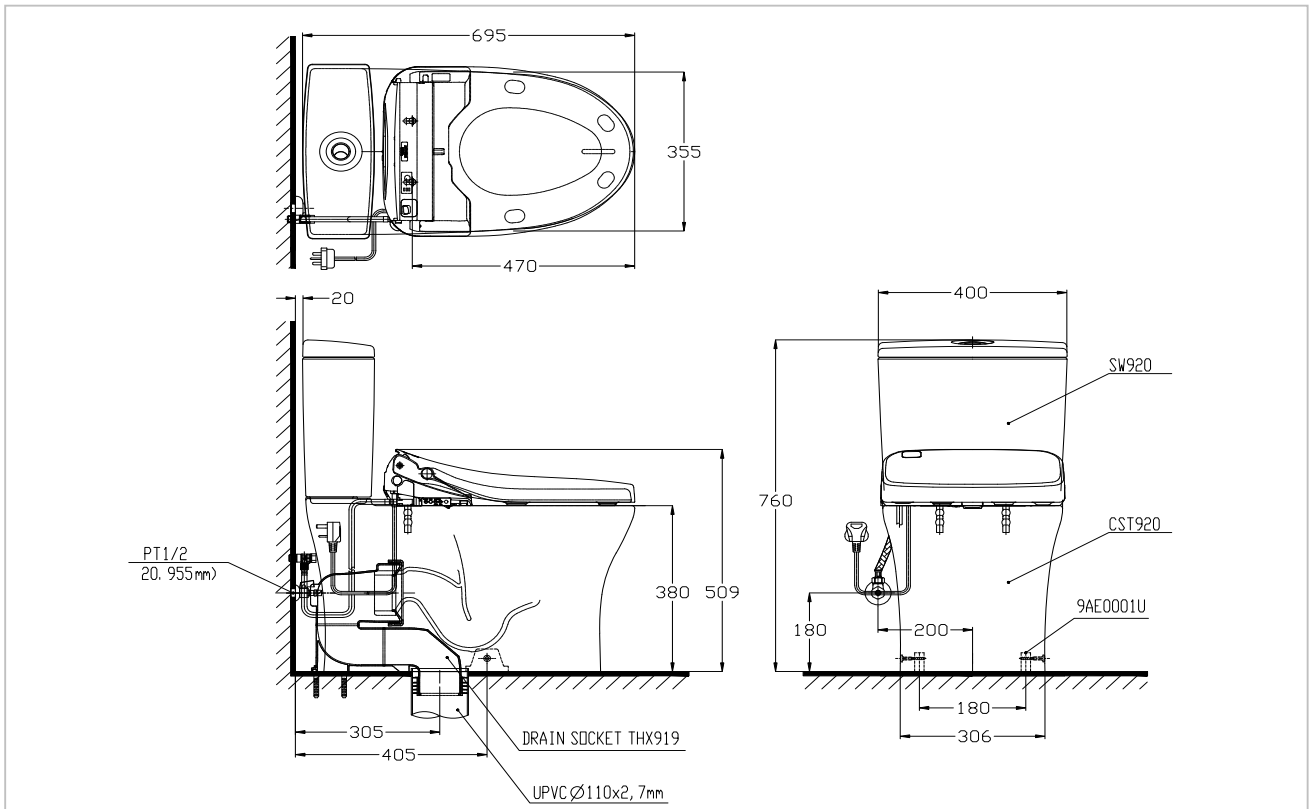

TOTO

TOILET

CST920T+TCF4731A

Washlet

Product Features

Close Coupled Toilet

Flush System : Tornado (4.5/3L)

Bowl Shape : Elongated

Rough-in : 305 mm (S-Trap)

Size : 400W x 695D x 760H mm
with CeFiONtect

Seat & Cover : TCF4731A

TCF4731A

Multi-Function Washlet

Seat & Cover (220V)

Suggestion Fittings & Parts

Remark : We reserve the right to change some parts for suitability.