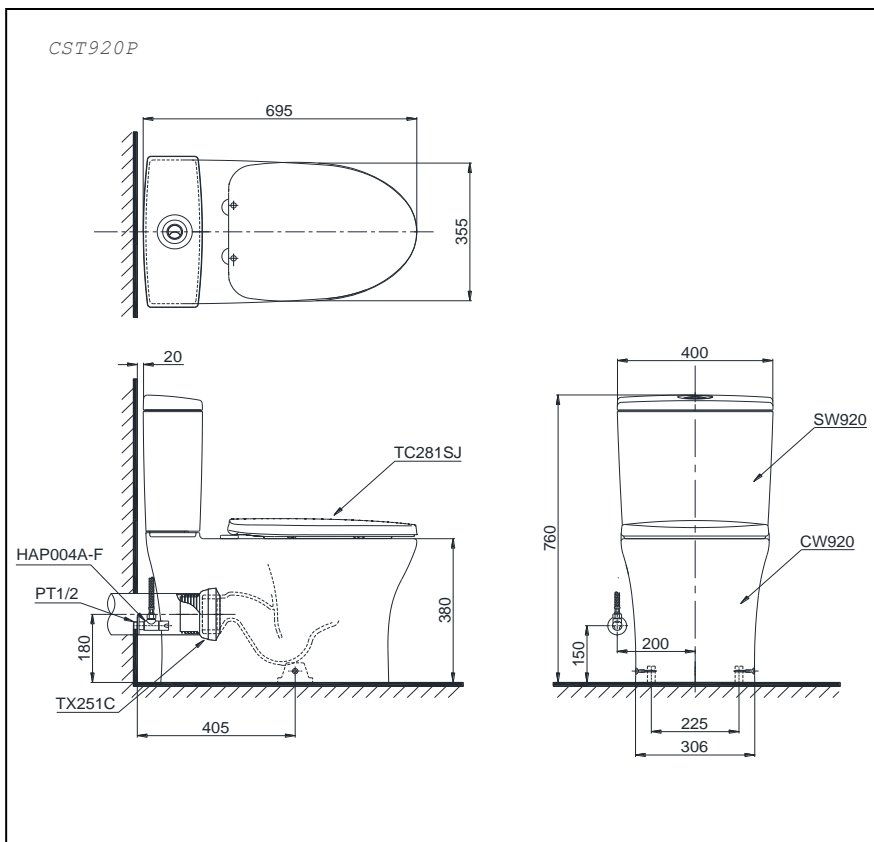

Item number: **CST920P**

Features

- Stylish design, high profile close Coupled toilet
- Soft-closing seat & cover
- Dual flush system
- Tornado technology: Multi-sequential rim-jet, extremely powerful
- CeFiONtect technology: super smooth, ion barrier glazing for a clean toilet bowl
- Rimless bowl design ensures easy cleaning and ultimate hygiene

Specifications

- Flush System : Tornado
 Water Use : 4.8/3.0 (L)
 Bowl Shape : Elongated
 Rough-in : 180 (mm)
 Water Pressure : 0.05~0.70 (MPa)

**Close-coupled Toilet
 With Soft-closing Seat & Cover (P-Trap)**

Drawing:

Parts description

- **CST920P**
 Toilet bowl
 - **CW920**
 Toilet Body
 - **60000169**
 Face cap (9AE0002U)
 - **60000170**
 Fixing Set (9AE0001U)
 - **HAP004A-F**
 Stop Valve & Flexible Hose
 - **TX215C**
 Socket
- **SW920**
 Toilet Tank
 - **SW920**
 Tank Body
- **TC281SJ**
 Soft-closing Seat & Cover