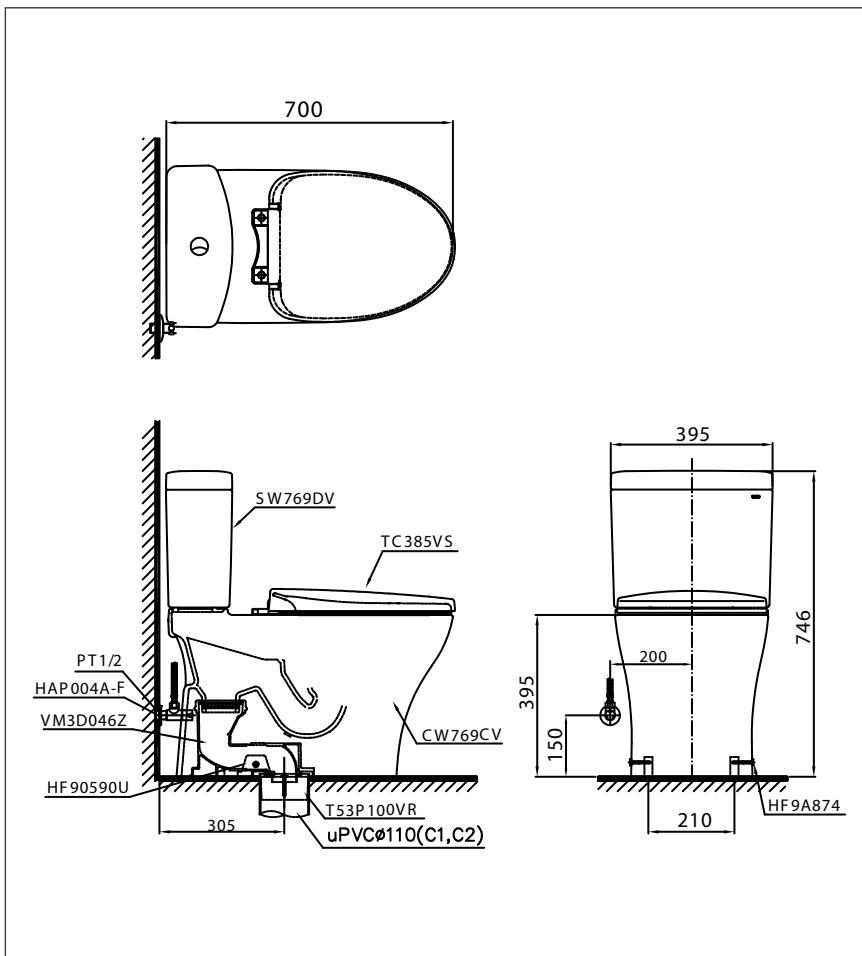

Close Coupled Toilets

Features

- Modern & luxury design
- Stain Resistant, Easy-to-clean Surface with CEFIONTECT Technology
- TORNADO Flush System, WATER SAVING (4.5 / 3 L)
- Fully skirted styling with a concealed trapway for easy cleaning

Specifications

- Flush System : TORNADO
 Bowl Shape : Elongated
 Water Use : 4.5 / 3 L
 Rough-in : 305 mm
 Seat&Cover : TC385VS
 Size : 395 x 700 x 746 mm

with CEFIONTECT

Please consult a TOTO representative for details