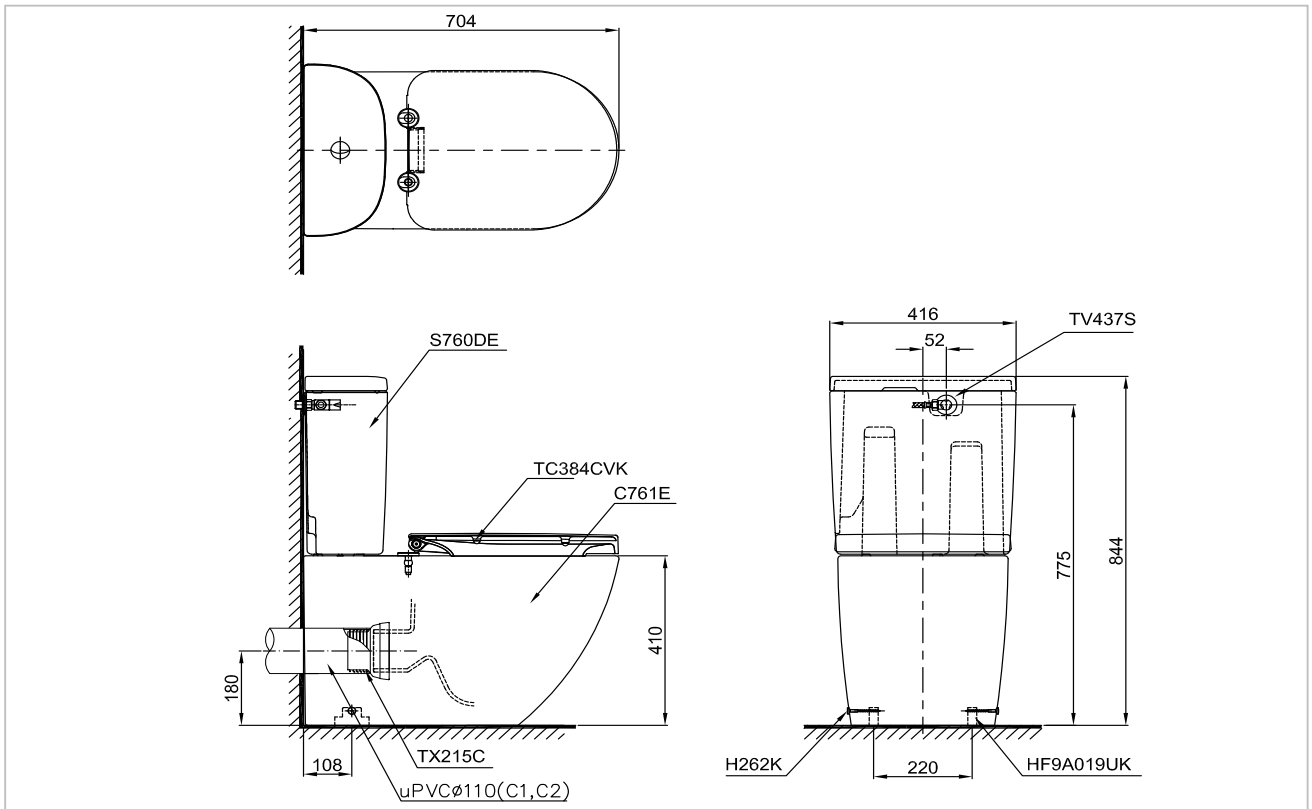

Suggestion Fittings & Parts

Remark : We reserve the right to change some parts for suitability.

TOTO (THAILAND) CO.,LTD
Bangkok Office : G Tower Grand Rama 9,12th Floor, South Wing, 9 Rama IX Road,
Huaykwang Sub-district,Huaykwang District, Bangkok. 10310 Thailand
Tel : +(66)2-117-9520(AUTO) Fax : +(66)2-117-9527
th.toto.com