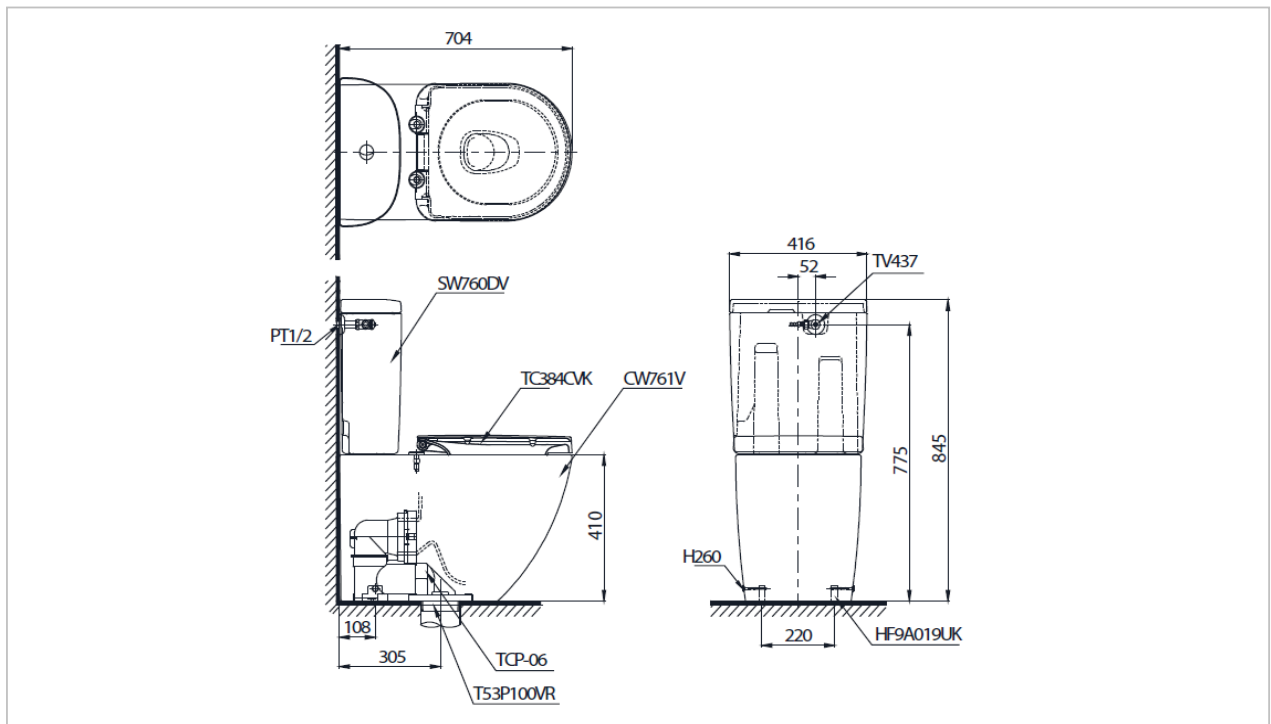

TOTO

TOILET

CST761DRS

Two Piece Toilet

Product Features

Flush System : Tornado Siphon Jet, Dual Flush
Water Use : 4.8/3 L
Rough-in : 305 mm

Suggestion Fittings & Parts

Remark : We reserve the right to change some parts for suitability.