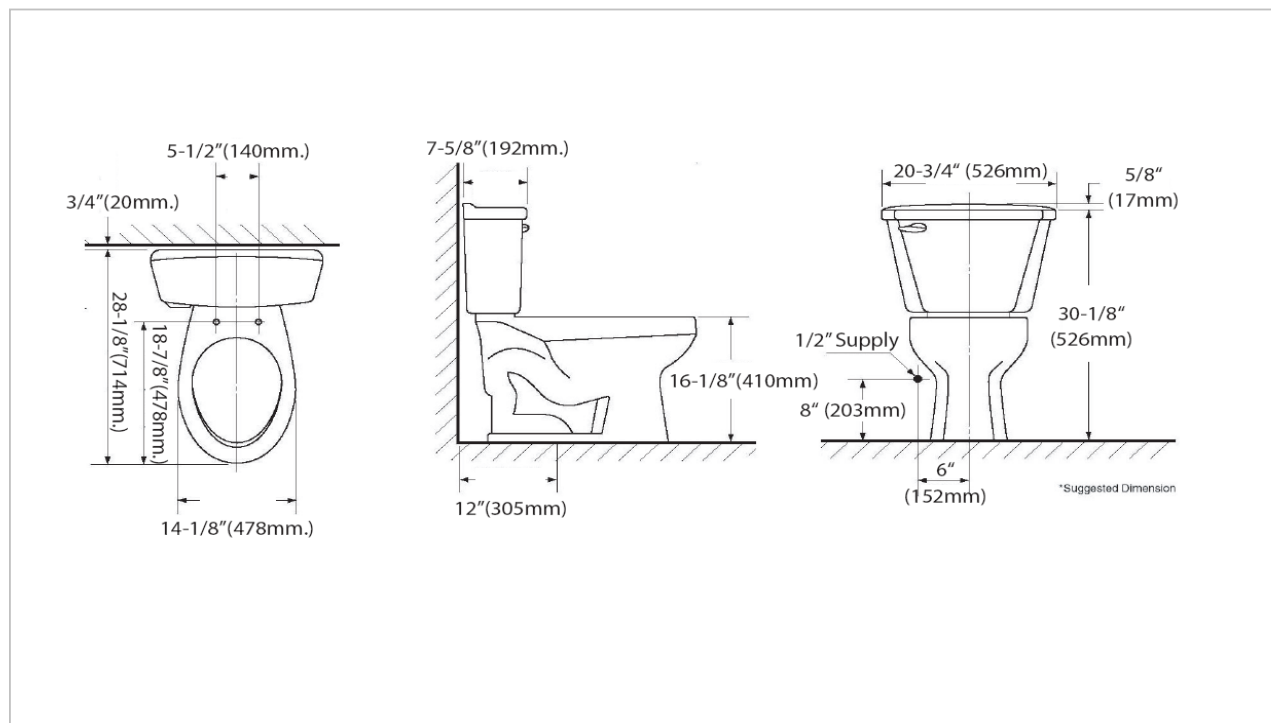

TOTO

TOILET

CST734(W)

"DALTON E" Two Piece Toilet

Product Features

CST734(W) With Eco Washer

Flush System : Siphon-Jet(6L)

Bowl Shape : Elongated

Rough-in : 305 mm

Suggestion Fittings & Parts

Remark : We reserve the right to change some parts for suitability.

TOTO (THAILAND) CO.,LTD

Bangkok Office : 598 Q House Ploenjit Building., G floor., Ploenchit Rd., Lumpini, Pathumwan, Bangkok. 10330 Thailand