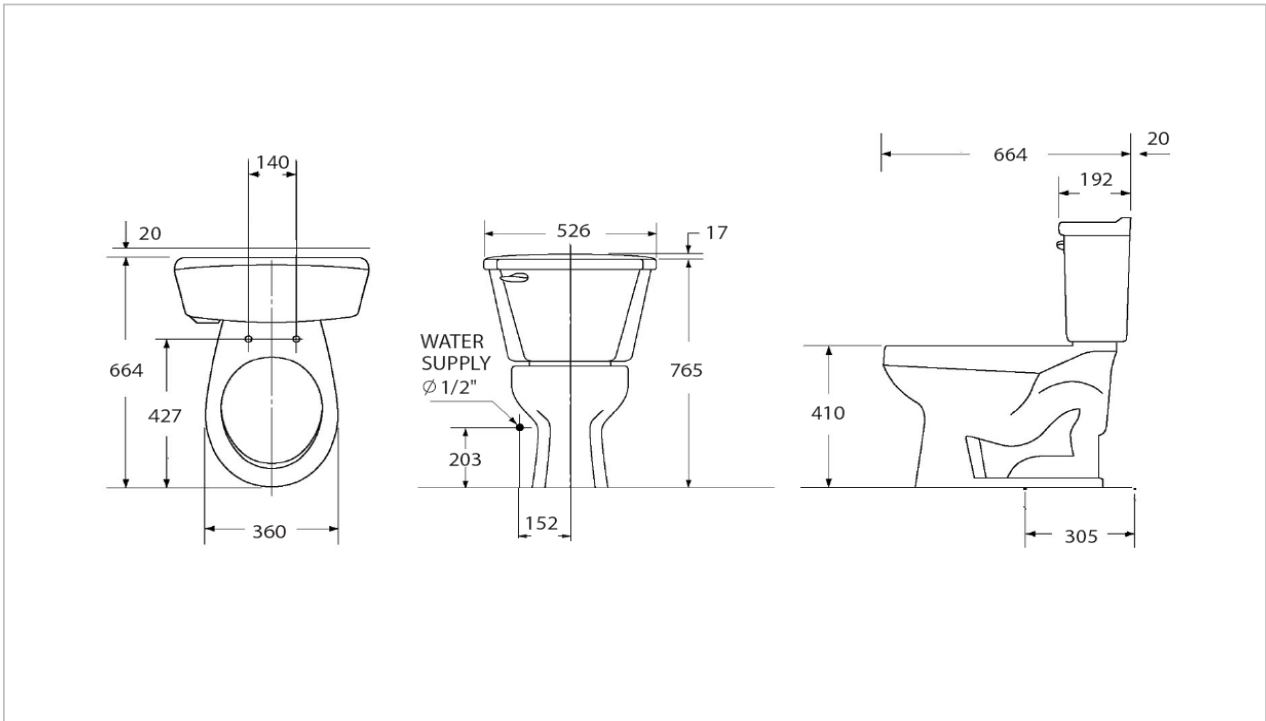

# TOILET

## CST733

"DALTON R" Two Piece Toilet

### Product Features

Flush System : Siphon-Jet(6L)  
Bowl Shape : Round  
Rough-in : 305 mm