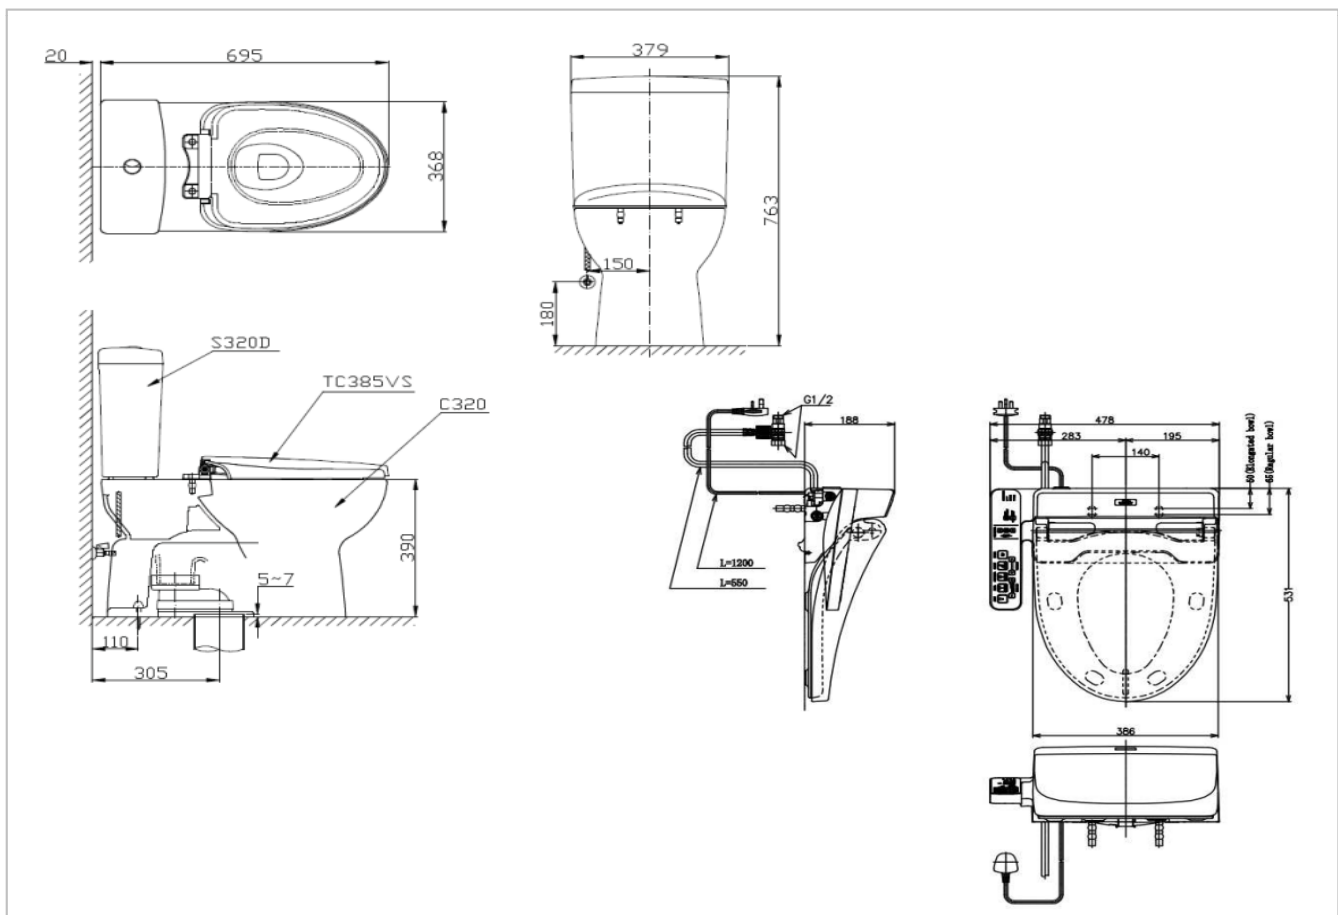

### Product Features

Close Coupled Toilet with Washlet

Flush system : Siphon (4.8/3L)

Bowl Shape : Elongated

Rough-in : 305 mm

Seat & Cover : TCF6631A

Size : 379W x 695D x 763H mm

\*Included Stop Valve and Flexible Hose