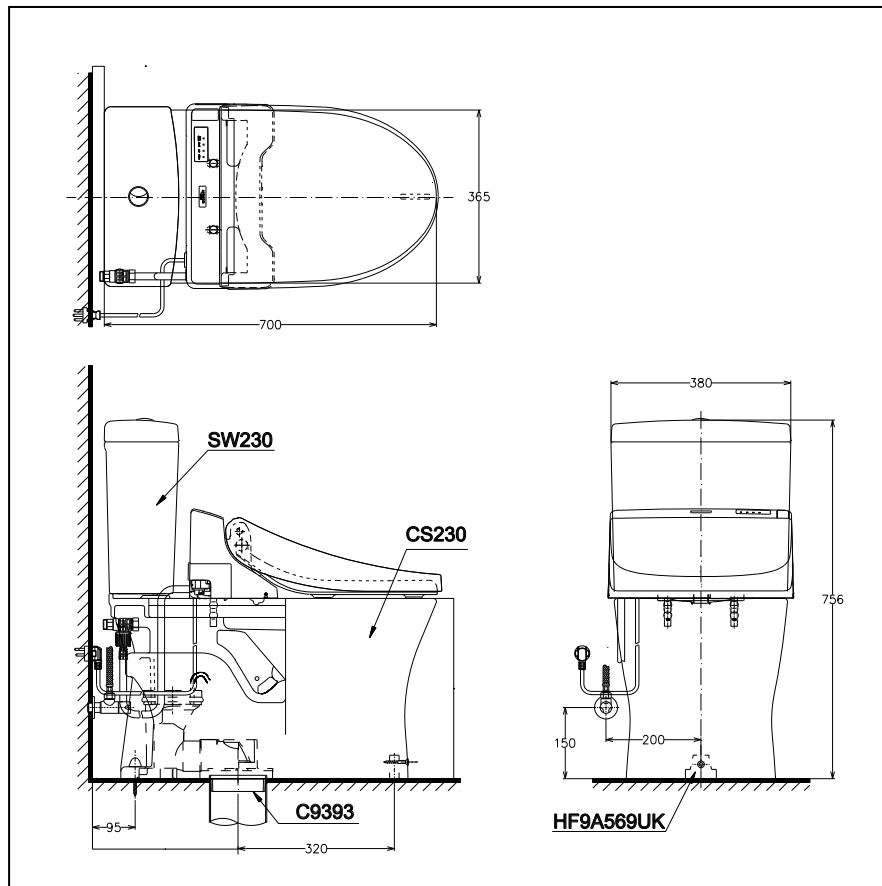

Features

- Stylish design, high profile close coupled toilet
- TORNADO FLUSH for powerful flushing effect with less amount of water
- CEFIONTECT Technology: super smooth, ion barrier glazing for a clean toilet bowl
- RIMLESS bowl ensures easy cleaning and ultimate hygiene
- Fully equipped with comfortable rear, and front cleansing functions
- Adjustable WARM AIR DRYING
- HEATED SEAT with temperature control
- Auto powerful DEODORIZER activates after every usage

Specifications

- Flush System : TORNADO
- Water Use : 4.8 / 3.0 L
- Bowl Shape : Elongated
- Rough-in : 305 (mm)
- Water Pressure : 0.05Mpa~0.75Mpa
- Seat & Cover : **TCF6531TH**
- Power Rating : 220~240V , 50/60Hz , 264~309 W