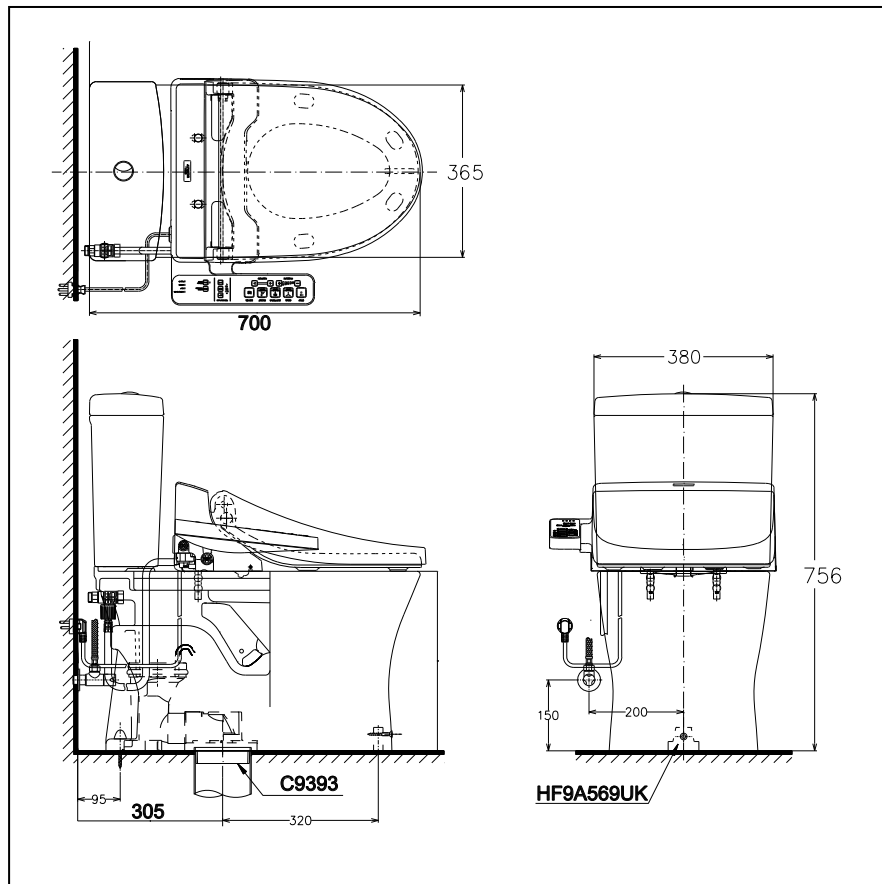

Colors

White

Please consult a TOTO representative for details