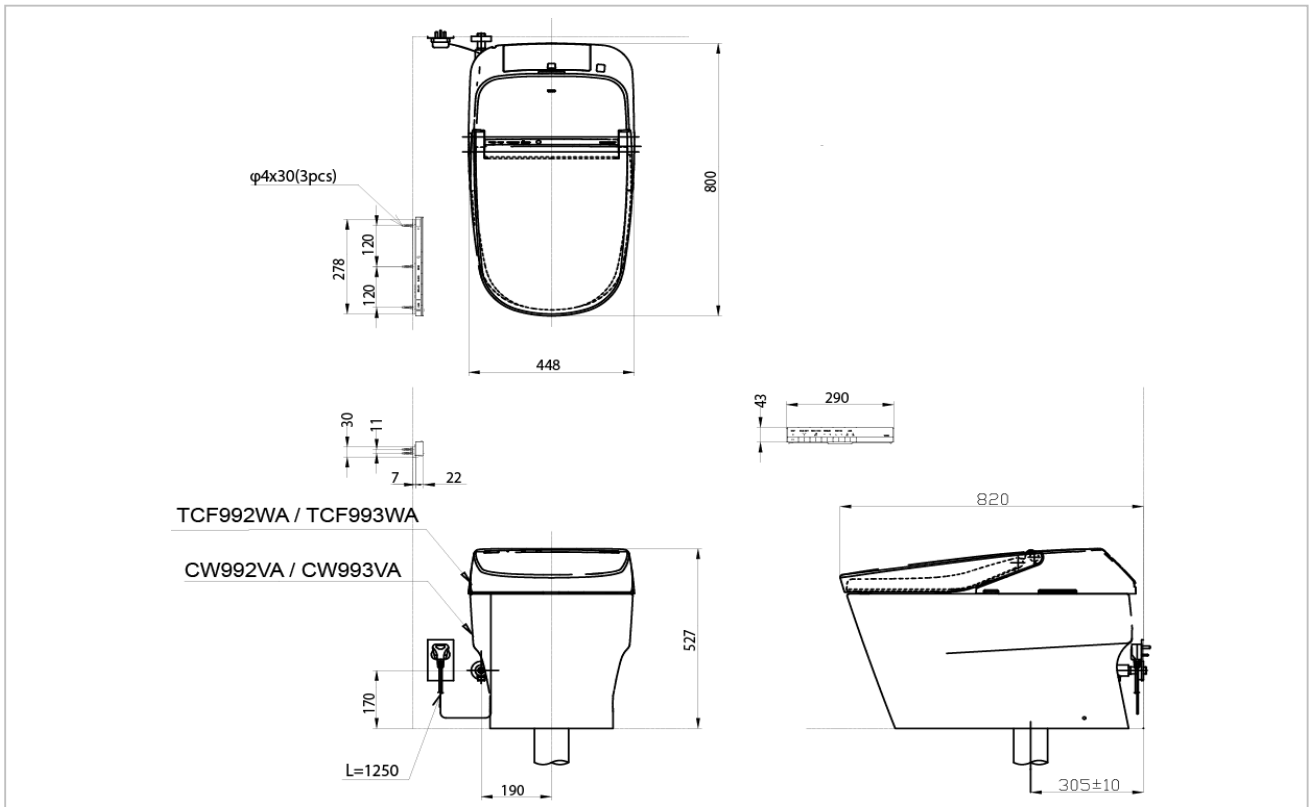

TOTO

TOILET

CES992VA

NEOREST XH I

Product Features

Fully Automatic One Piece Toilet
Neorest Xh I

Flush system : Tornado (3.8/3L)
Hybrid Ecology System

Bowl Shape : Elongated

Rough-in : 305 mm

Seat & Cover : TCF992WA

Size : 448W x 820D x 527H mm
with CeFIONtect

Suggestion Fittings & Parts

Remark : We reserve the right to change some parts for suitability.

TOTO (THAILAND) CO.,LTD
Bangkok Office : G Tower Grand Rama 9,12th Floor, South Wing, 9 Rama IX Road,
Huaykwang Sub-district,Huaykwang District, Bangkok. 10310 Thailand
Tel : +(66)2-117-9520(AUTO) Fax : +(66)2-117-9527
th.toto.com