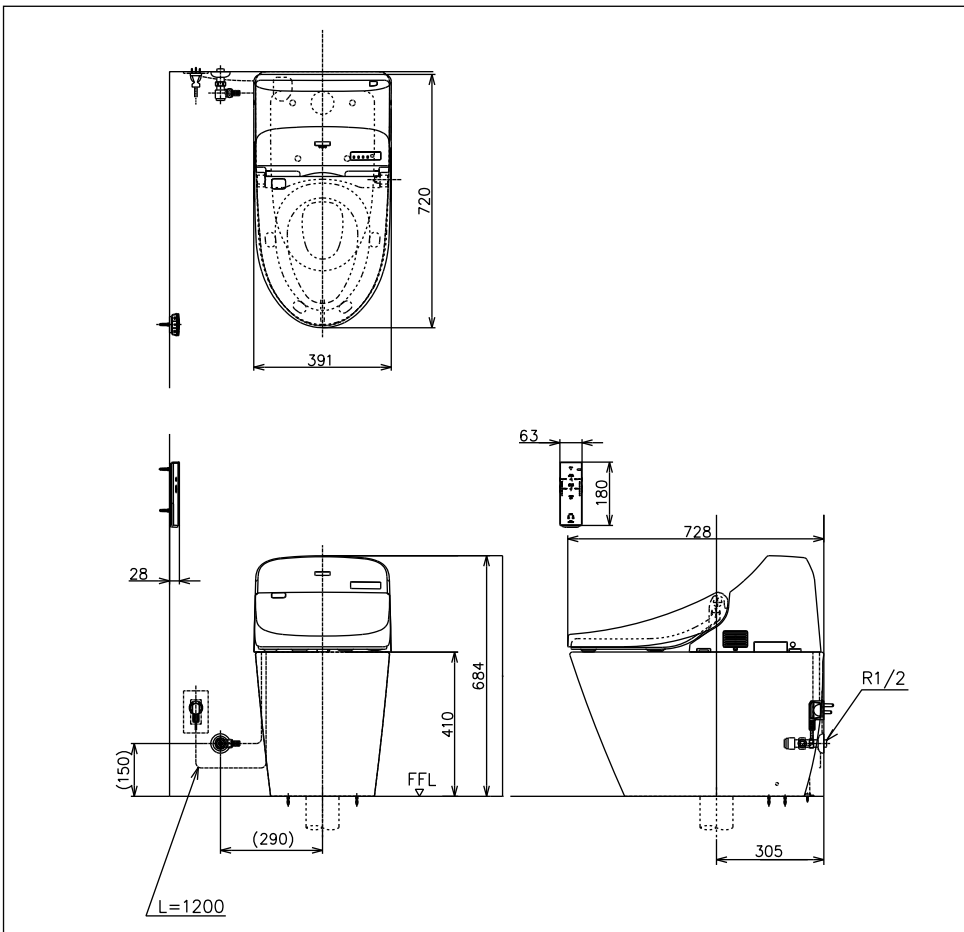

### Specifications

Flush System : TORNADO

Water Use : 4.5/ 3.0L

Rough-in : 305mm

Water Pressure : 0.05MPa~0.75MPa

Seat & Cover : **TCF9433TH#NW1**

Power Rating : 220~240V , 50/60Hz , 267~312W

Length of Power Cord : 1.2m

Size : 391W x 720D x 684H mm