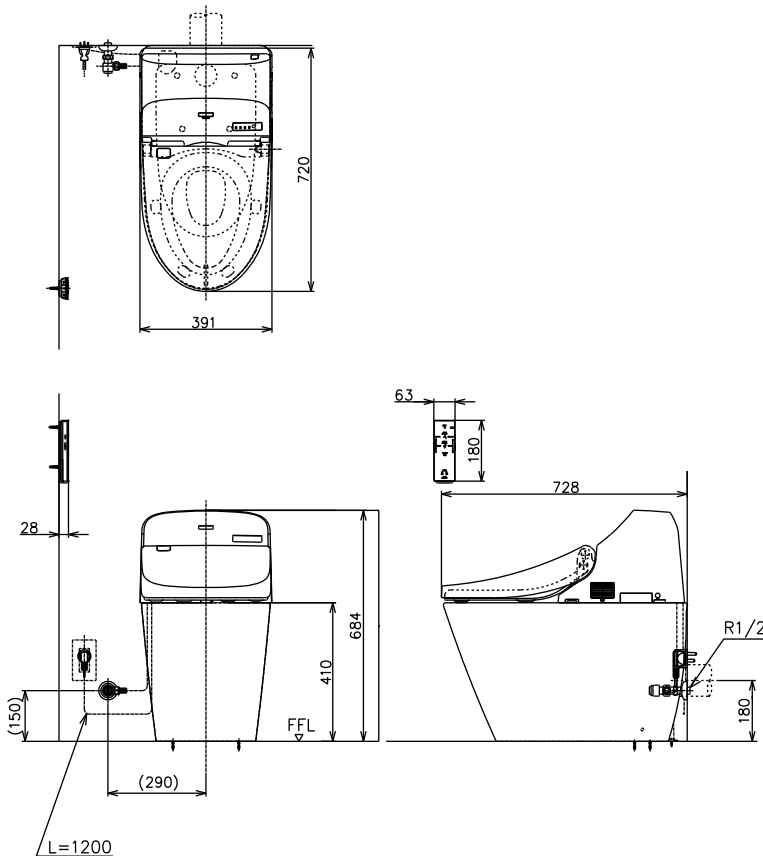

Specifications

Flush System : TORNADO

Water Use : 4.5/ 3.0L

Rough-in : H=180mm

Water Pressure : 0.05MPa~0.75MPa

Seat & Cover : **TCF9433TH#NW1**

Power Rating : 220~240V , 50/60Hz , 267~312W

Length of Power Cord : 1.2m

Size : 391W x 720D x 684H mm

Colors

White

Please consult a TOTO representative for details