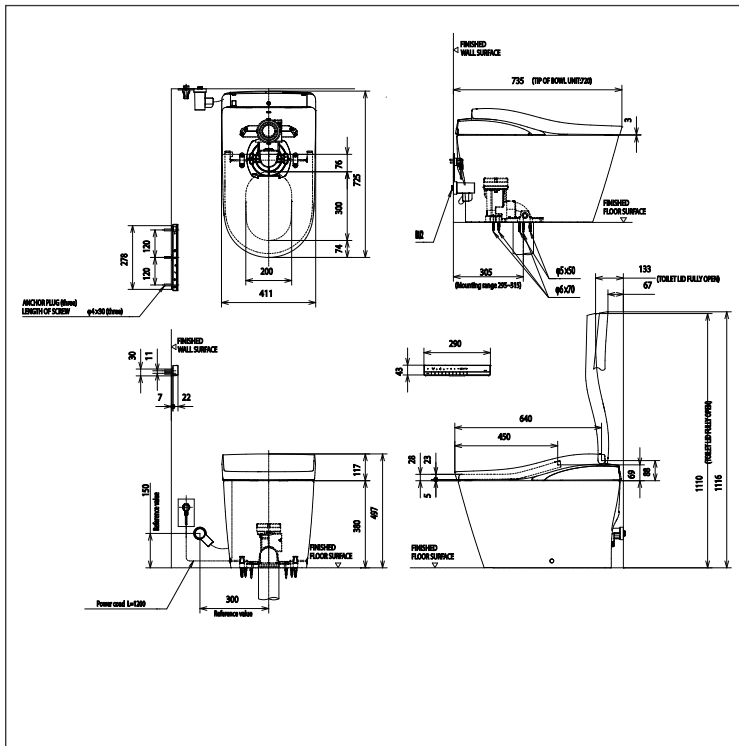

**Features**

- The elegant corrugated top cover and space are mutually complementary, the decorative strips with metallic texture add charm under fusion, and the all-inclusive bae design is more luxurious
- The toilet seat adopts ergonomic circular arc design to ensure comfortable seating
- The function can be improved by one button, which is convenient for cleaning
- The new upgraded intelligent cleaning system brings a more comfortable and clean experience.

**Specifications**

- Flush System** : TORNADO HYBRID ECOLOGY SYSTEM
- Water Use** : 3.0/3.8 L
- Rough-in** : 305 mm
- Water Pressure** : 0.05MPa~0.75MPa
- Power Rating** : 834~1448W , 220V 50Hz
- Length of Power Cord** : 1.2 m
- Size** : 411W x 725D x 497H mm