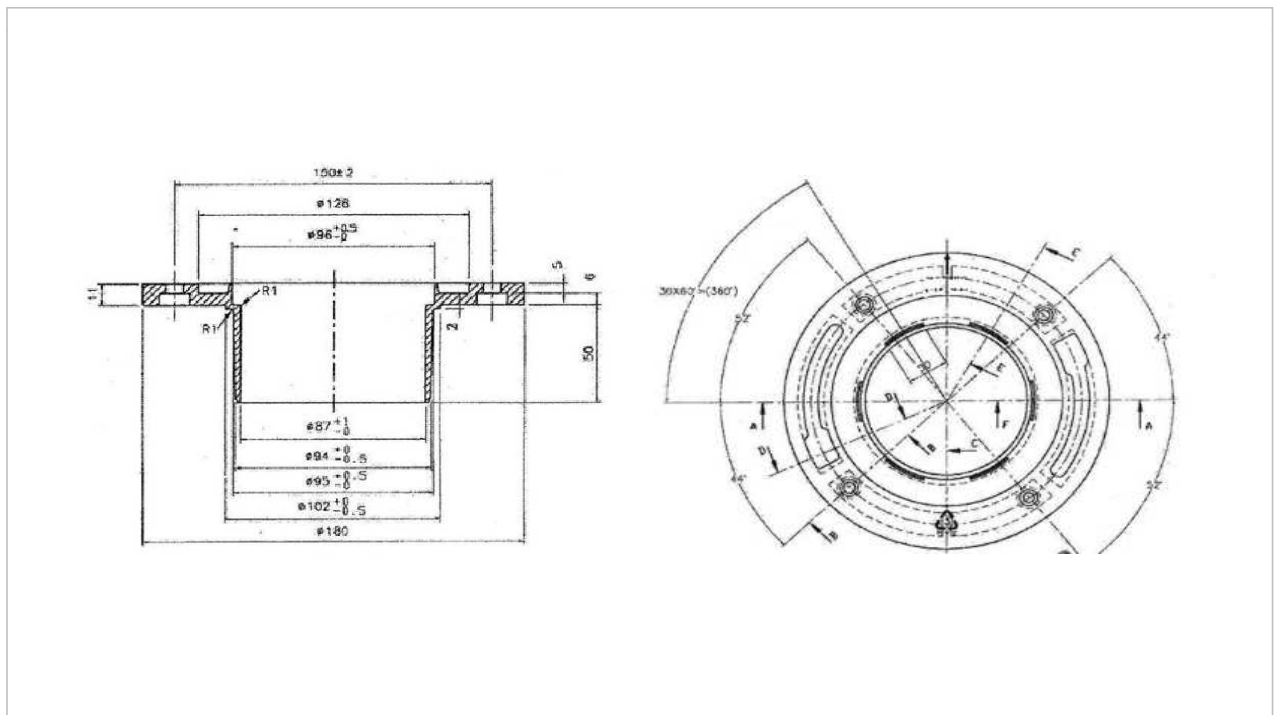

TOTO

TOILET

C9393

Floor Flange

Product Features

Suggestion Fittings & Parts

Remark : We reserve the right to change some parts for suitability.

TOTO MANUFACTURING (THAILAND) CO.,LTD