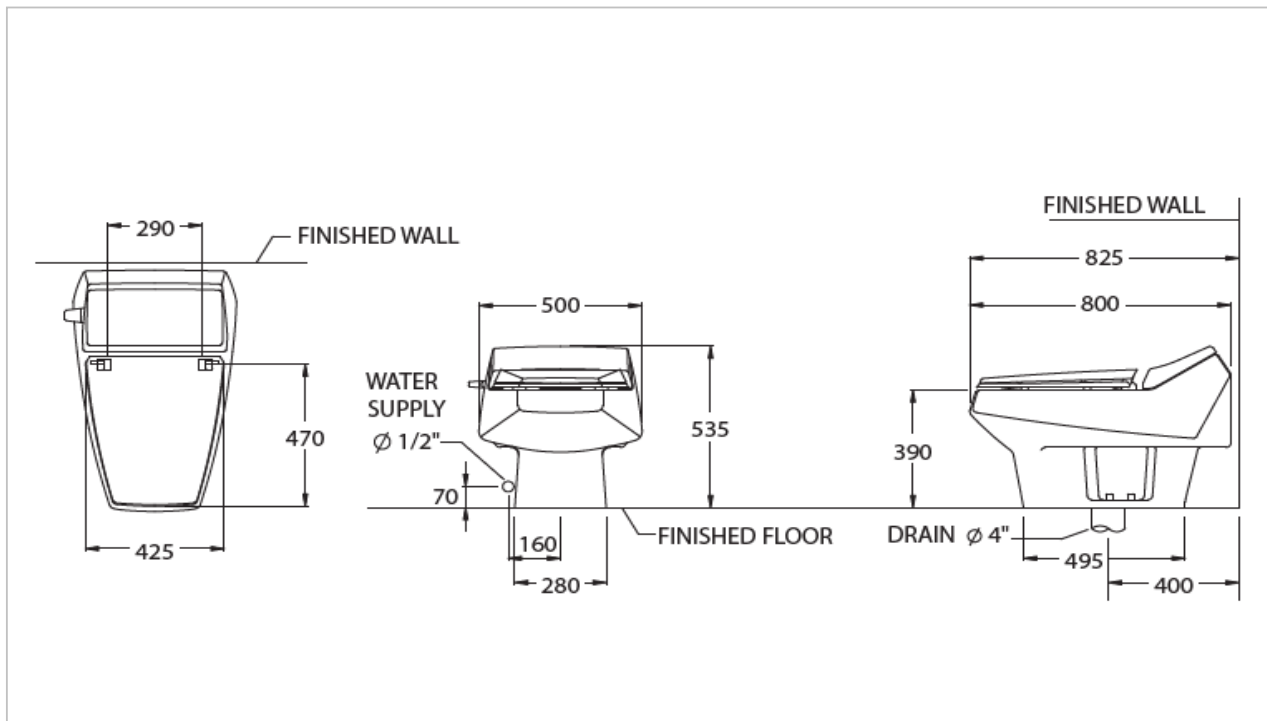

TOTO

TOILET

C906

"Excelsior" One - piece - Toilet

Product Features

Elegant stylish and manufactured to the highest standard of craftsmanship. With a powerful and quite flush design, the toilet also offers a large water surface.

Flush system : Siphon Vortex
Bowl Shape : Elongated
Rough-in : 400 mm

Siphon Vortex Flushing System

- 1.The largest water surface
- 2.The most quite flushing
- 3.The powerful siphon

Suggestion Fittings & Parts

C631	Closet Body	S285	Water Hose
C906(T/T)	Tank Trim	TS406E	Screws & Caps
C915	Seat & Cover	C9300	Floor Flange
AC001J	Stop Valve		

Remark : We reserve the right to change some parts for suitability.

TOTO (THAILAND) CO.,LTD

Bangkok Office : 598 Q House Ploenjit Building., G floor., Ploenchit Rd.,Lumpini, Pathumwan, Bangkok. 10330 Thailand
Tel : +(66)2-650-9925(AUTO) Fax : +(66)2-650-9923-4
www.toto.co.th