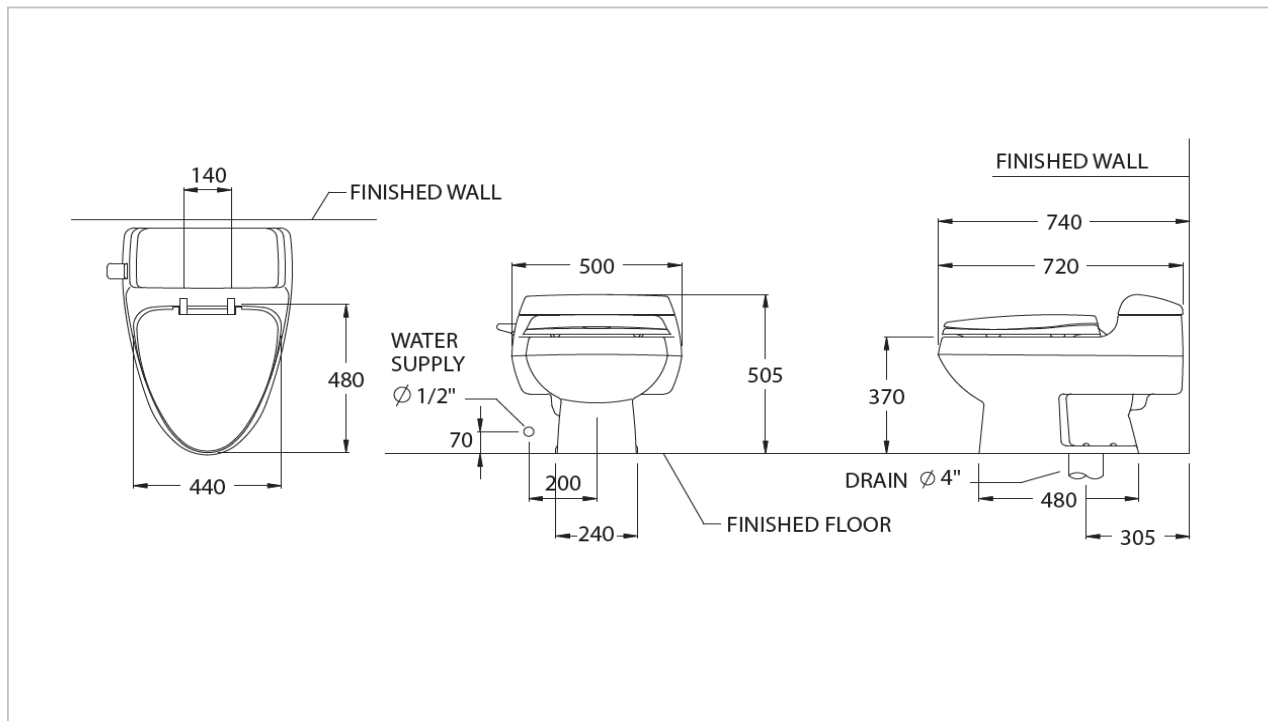

TOTO

TOILET

C436

"Superior" One Piece Toilet

Product Features

SUPERIOR boast a uniquely contemporary styling that easily blends to a variety of bathroom furnishing. With a powerful and quite flush design, the toilet also offers a large water surface

Flush System : Siphon-Vortex
Bowl Shape : Elongated
Rough-in : 305 mm

Siphon Vortex Flushing System

- 1.The largest water surface
- 2.The most quite flushing
- 3.The powerful siphon

Suggestion Fittings & Parts

C632	Closet Body	S285	Water Hose
C436(T/T)	Tank Trim	TS406E	Screws & Caps
C916	Seat & Cover	C9300	Floor Flange
AC001J	Stop Valve		

Remark : We reserve the right to change some parts for suitability.

TOTO (THAILAND) CO.,LTD