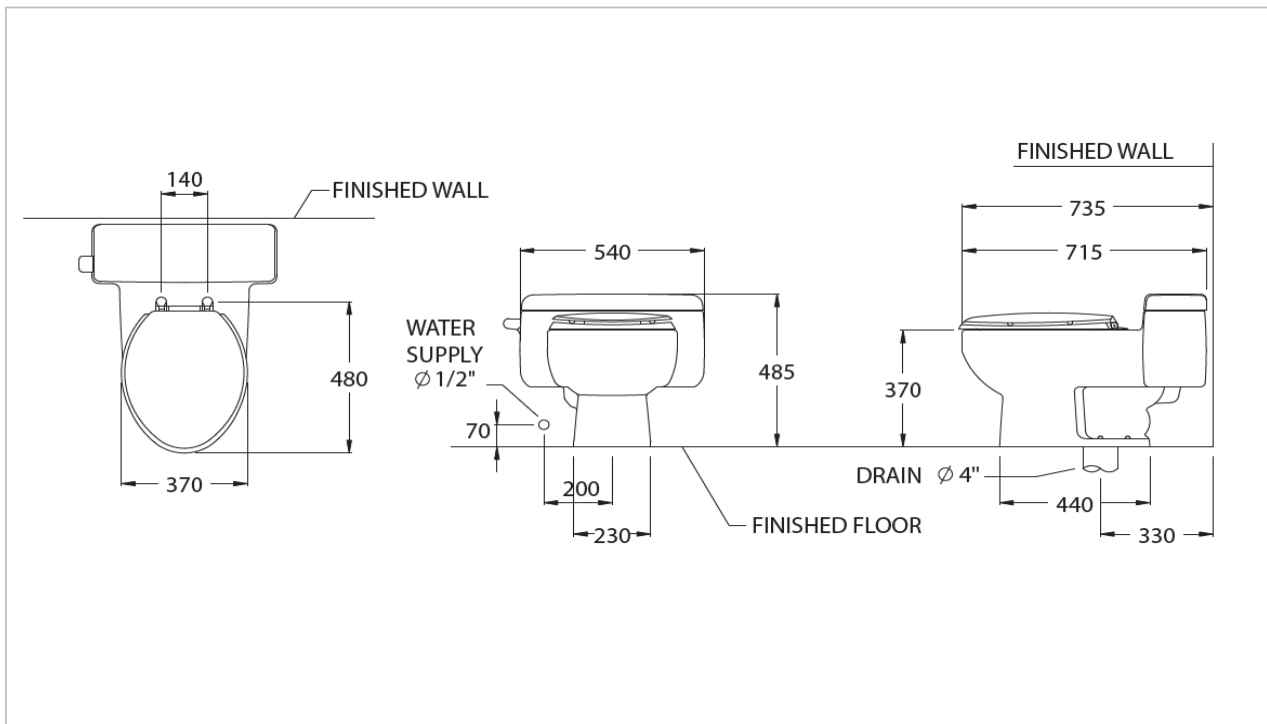

TOTO

TOILET

C406

"Regent" One Piece Toilet

Product Features

One Piece Toilet

With a powerful and quiet flush design, the toilet also offers a large water surface

Flush System : Siphon-Vortex

Bowl Shape : Elongated

Rough-in : 330 mm

Siphon Vortex Flushing System

- 1.The largest water surface
- 2.The most quiet flushing
- 3.The powerful siphon

Suggestion Fittings & Parts

C633	Closet Body	S285	Water Hose
C406(T/T)	Tank Trim	TS406E	Screws & Caps
C912	Seat & Cover	C9300	Floor Flange
AC001J	Stop Valve		