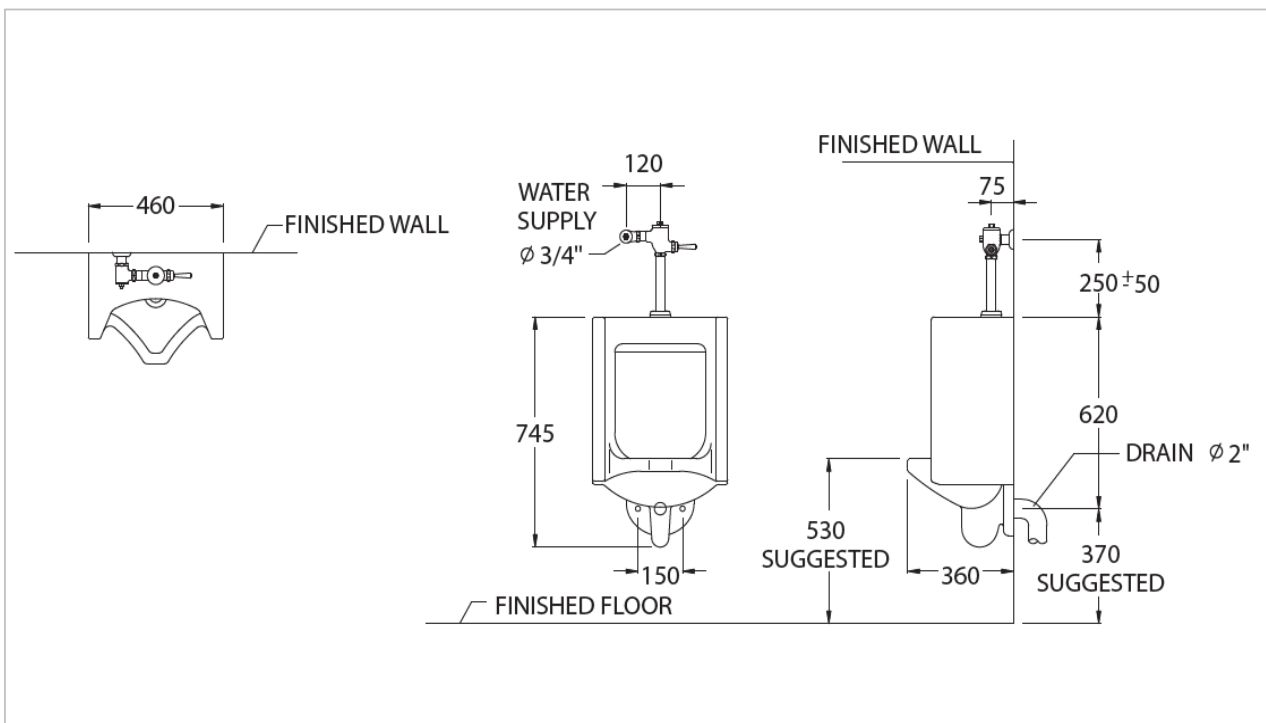

## Wall Hung Urinal (Top Inlet)

### Product Features

Size : 460x360x745mm

**Suggestion Flush Valve:**

Flush Valve : TS401DUF

Sensor Flush Valve:

- TS443V2(P) [220V.]

- TS443V2(P) [Battery]

- TS440N [Battery]