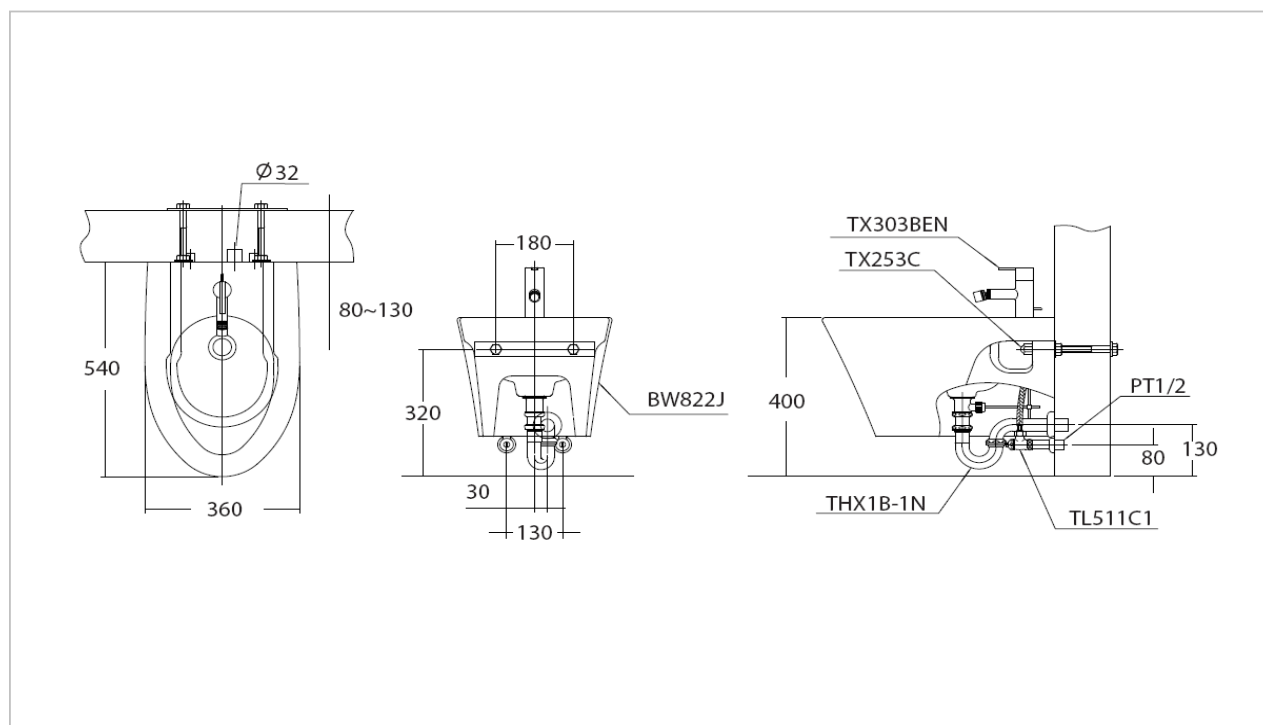

TOTO

BIDET

BWT822J

"Avante" Wall Hung Bidet

Product Features

Suggestion Fittings & Parts

Remark : We reserve the right to change some parts for suitability.

TOTO (THAILAND) CO.,LTD